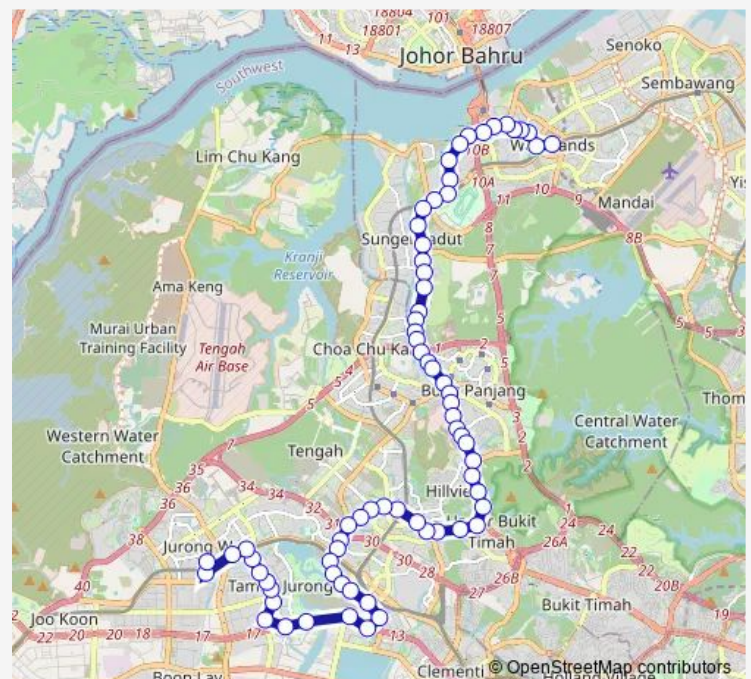

Thursday 05:30

Friday 05:30

Saturday 05:30

Sunday 05:30

Route info

Direction: Woodlands Int

Stops: 70

Trip Duration: 1 hour 59 min

178

Opp Yew Tee Ind Est

Opp Heavy Veh Pk

Bef Yew Tee Flyover

Aft Yew Tee Flyover

Aft KJE Slip Rd

Blk 632 Cp

Opp Junction 10

Bt Panjang Stn Exit A/Lrt

The Linear

Bef Hazel Pk Terr

Cashew Stn

Assumption Pathway Sch

Aft Assumption Eng Sch

Hillview STN Exit A

The Rail Mall