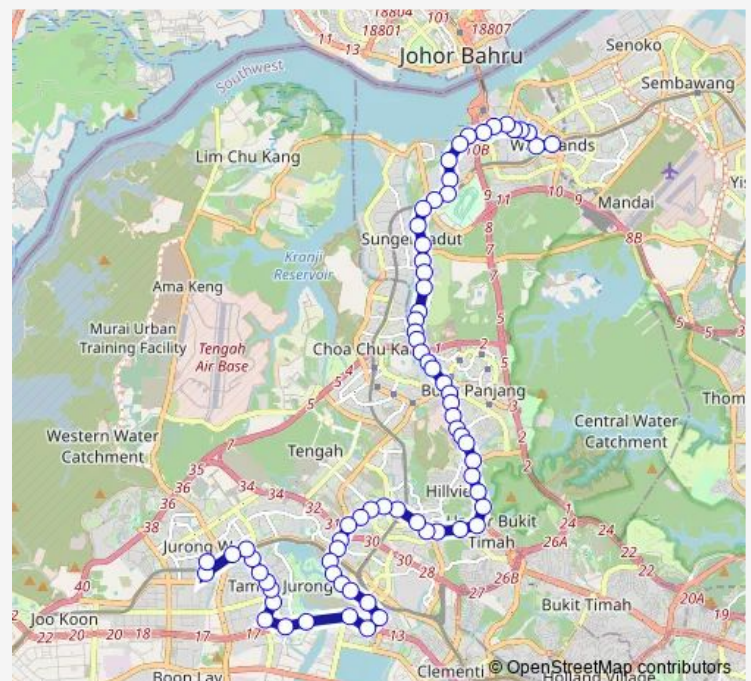

Thursday 05:30

Friday 05:30

Saturday 05:30

Sunday 05:30

Route info

Direction: Woodlands Int

Stops: 70

Trip Duration: 1 hour 59 min

178

Opp Yew Tee Ind Est

Opp Heavy Veh Pk

Bef Yew Tee Flyover

Aft Yew Tee Flyover

Aft KJE Slip Rd

Blk 632 Cp

Opp Junction 10

Bt Panjang Stn Exit A/Lrt

The Linear

Bef Hazel Pk Terr

Cashew Stn

Assumption Pathway Sch

Aft Assumption Eng Sch

Hillview STN Exit A

The Rail Mall