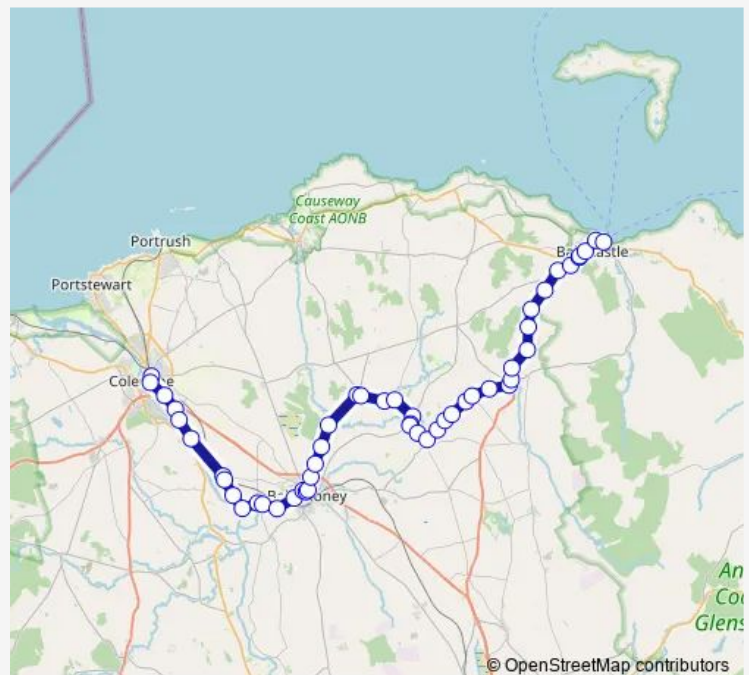

Thursday 07:30-12:35

Friday 07:30-12:35

Saturday 11:50-14:25

Sunday —

Route info

Direction: Coleraine Buscentre

Stops: 50

Trip Duration: 1 hour 17 min