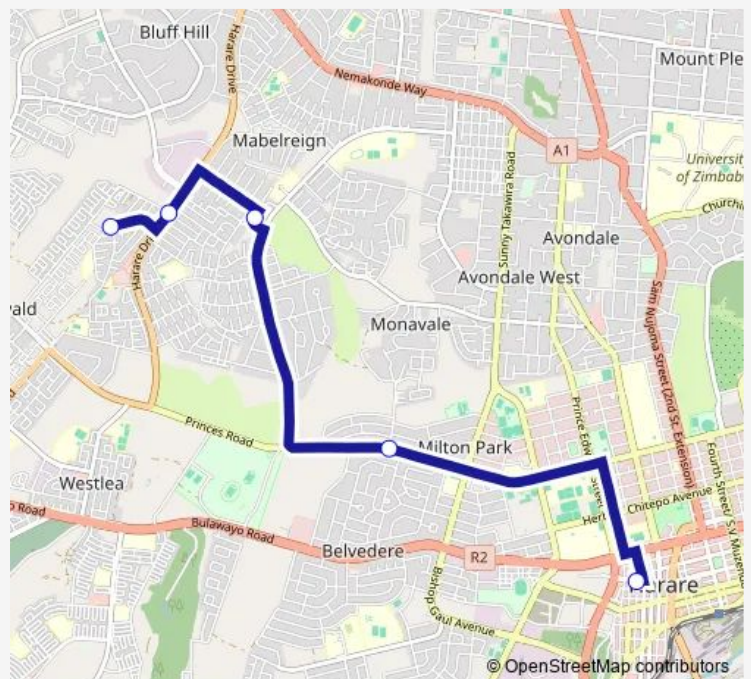

### Direction

Ashdown Park Shops — Corner Jason Moyo Avenue & Mbuya Nehanda Street

5 stops

[Open route schedule](#)

Ashdown Park Shops

Bloomingdale, Harare Road Stop

Malbereign Hub

Corner Monavale Road and Princess Drive

Corner Jason Moyo Avenue & Mbuya Nehanda Street

### Route schedule

Ashdown Park Shops — Corner Jason Moyo Avenue & Mbuya Nehanda Street

Monday	13:58
Tuesday	13:58
Wednesday	13:58
Thursday	13:58
Friday	13:58
Saturday	13:58
Sunday	13:58

### Route info

Direction: Ashdown Park Shops

Stops: 5

Trip Duration: 0 hour 34 min

Communal Taxi Service time schedules and route maps are available in an offline PDF at [busmaps.com](https://busmaps.com). Use the [busmaps.com](https://busmaps.com) website to see live bus times, train schedule or subway schedule, and step-by-step directions for all public transit in Harare