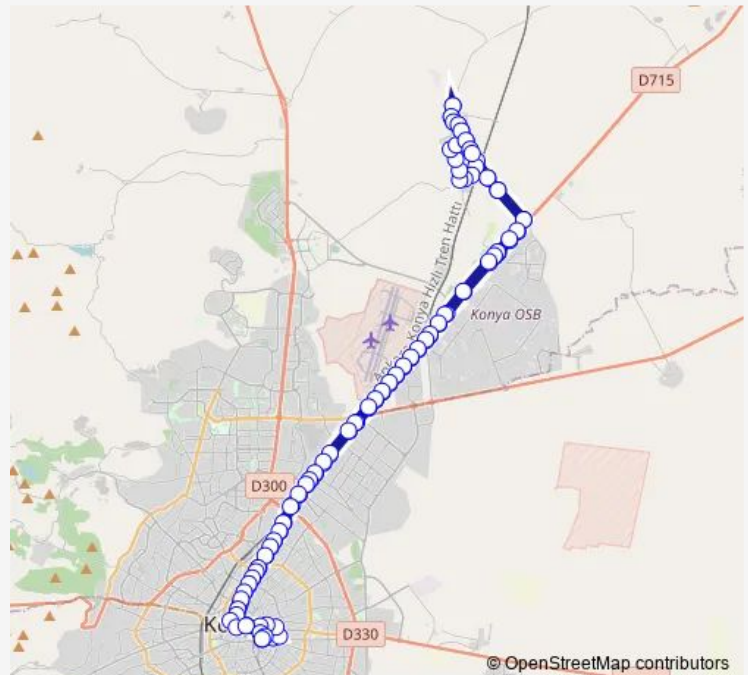

### Route schedule

Piri Esat — Piri Esat

Monday 08:00-22:00

Tuesday 08:00-22:00

Wednesday 08:00-22:00

Thursday 08:00-22:00

Friday 08:00-22:00

Saturday 08:00-22:00

### Route info

Direction: Piri Esat

Stops: 123

Trip Duration: 1 hour 56 min

43-A — Pinarbaşı - Pinarbaşı

BusMaps

Laleciler

Çevreli