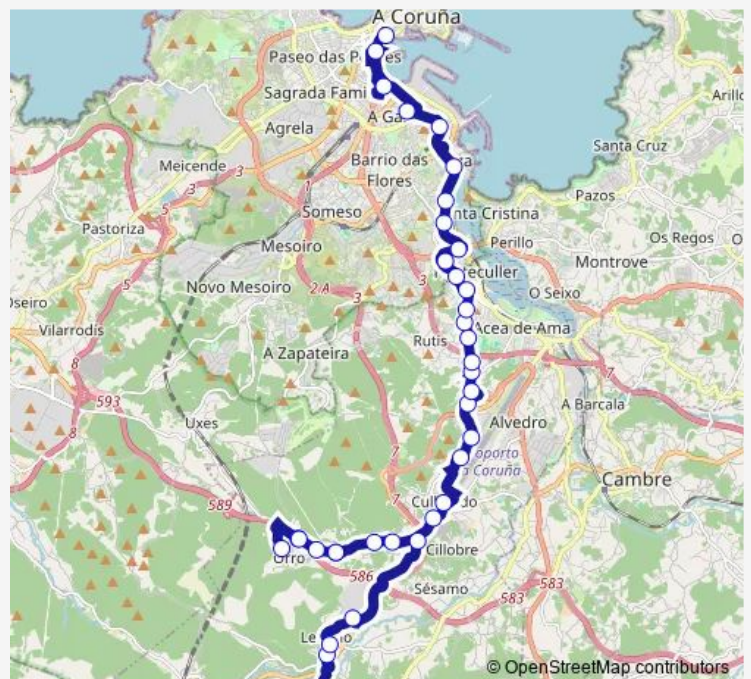

Thursday —

Friday 07:25-19:25

Saturday —

Sunday —

Route info

Direction: Peiro Canteiro

Stops: 37

Trip Duration: 0 hour 55 min