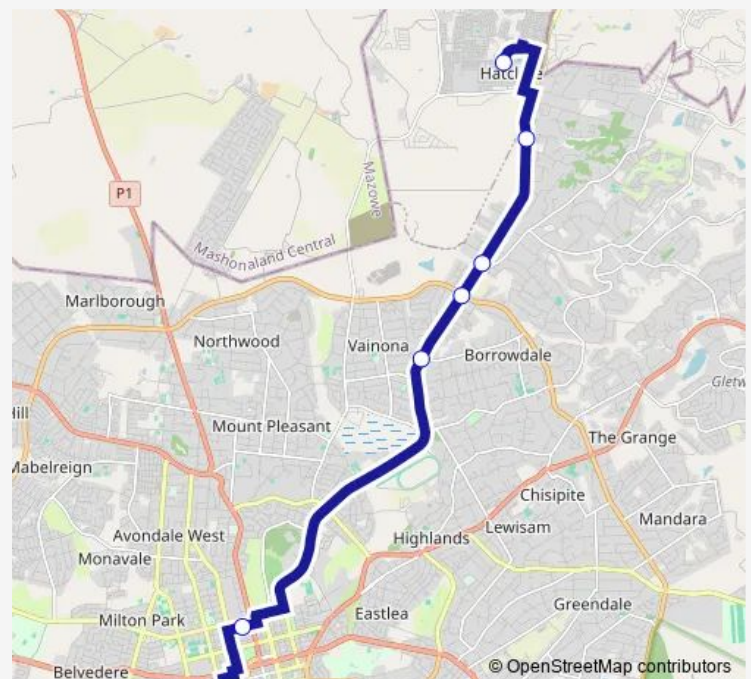

**Direction**

Hatcliff, Corner 9th Crescent and 1st Street — Market Square

7 stops

[Open route schedule](#)

Hatcliff, Corner 9th Crescent and 1st Street

Winchendon Shopping Centre

Helensvale Shopping Centre

Corner Harare Drive &amp; Borrowdale Rd

Sam Levys Village Hub

Travel Plaza

Market Square

## Route schedule

Hatcliff, Corner 9th Crescent and 1st Street — Market Square

Monday 12:27

Tuesday 12:27

Wednesday 12:27

Thursday 12:27

Friday 12:27

Saturday 12:27

## Route info

Direction: Hatcliff, Corner 9th Crescent and 1st Street

Stops: 7

Trip Duration: 0 hour 55 min

Communal Taxi Service time schedules and route maps are available in an offline PDF at [busmaps.com](https://busmaps.com). Use the [busmaps.com](https://busmaps.com) website to see live bus times, train schedule or subway schedule, and step-by-step directions for all public transit in Harare