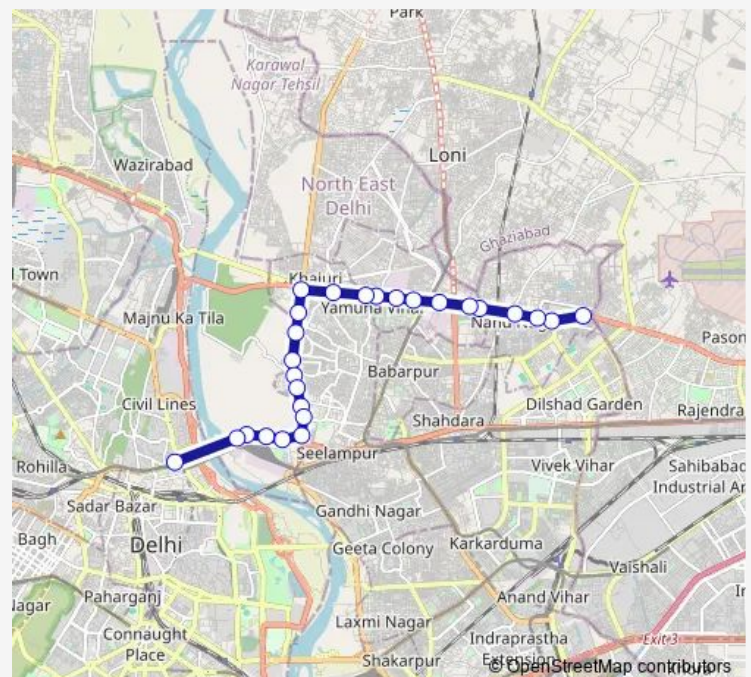

### Route schedule

Harsh Vihar Terminal — Kashmere Gate Metro Station Gate 3

Monday 05:00-08:50

Tuesday 05:00-08:50

Wednesday 05:00-08:50

Thursday 05:00-08:50

Friday 05:00-08:50

Saturday 05:00-08:50

Sunday 05:00-08:50

### Route info

Direction: Harsh Vihar Terminal

Stops: 26

Trip Duration: 0 hour 51 min

■ Mc127down

Shastri Park

Shyam Giri Mandir

Shastri Park Dmrc Depot