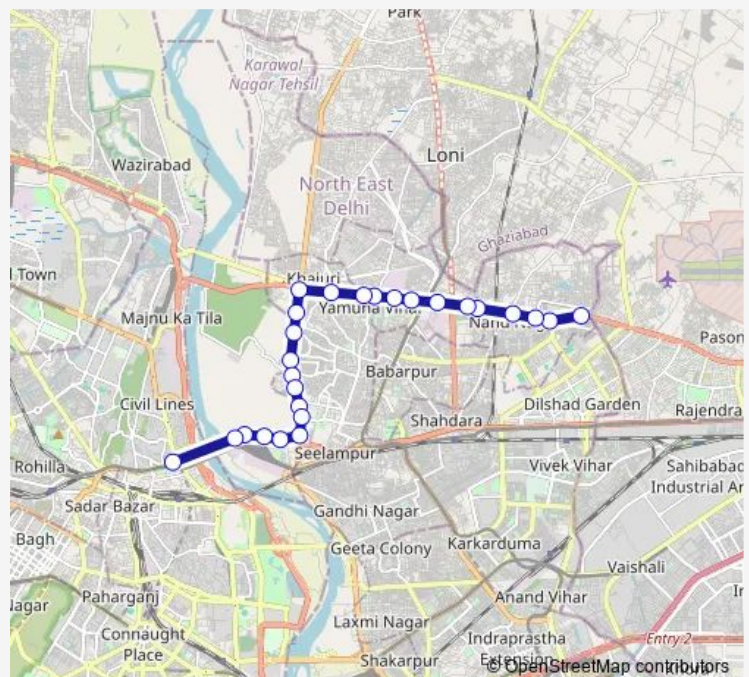

Bus Mc127down

[Go to website](#)

Direction

Harsh Vihar Terminal — Kashmere Gate Metro Station Gate 3

26 stops

[Open route schedule](#)

Harsh Vihar Terminal

Gagan Cinema (Wazirabad Road)

New Usman Pur Pusta No-1

Zero Pusta

Shastri Park Pusta Road

Route schedule

Harsh Vihar Terminal — Kashmere Gate Metro Station Gate 3

Monday 05:00-08:50

Tuesday 05:00-08:50

Wednesday 05:00-08:50

Thursday 05:00-08:50

Friday 05:00-08:50

Saturday 05:00-08:50

Sunday 05:00-08:50

Route info

Direction: Harsh Vihar Terminal

Stops: 26

Trip Duration: 0 hour 51 min

■ Mc127down

Shastri Park

Shyam Giri Mandir

Shastri Park Dmrc Depot

Shastri Park Metro Depot

Kashmere Gate Metro Station Gate 3

Mc127down Bus time schedules and route maps are available in an offline PDF at busmaps.com. Use the busmaps.com website to see live bus times, train schedule or subway schedule, and step-by-step directions for all public transit in Delhi