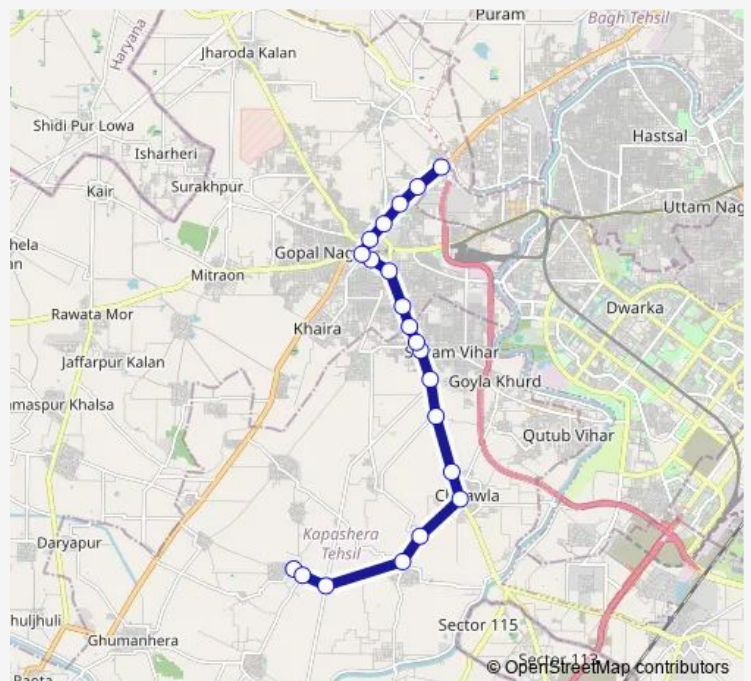

Bus 745stldown

[Go to website](#)

Direction

Daulat Pur Village — Dichau Kalan Depot

21 stops

[Open route schedule](#)

- Daulat Pur Village
- Shikar Pur Crossing
- Daulat Pur Crossing
- Kangan Heri - I
- Rishal Vihar
- Chhawla Village
- Chhawla School
- Rewla Taj Pur More
- Jhatikara Crossing
- Goela Dairy Crossing
- Deenpur Village
- Durga Vihar
- BDO Office
- Chhawla Stand Najafgarh
- Police Station Najafgarh
- Najafgarh Dhansa More
- Jharoda Crossing
- Dichau Chowk
- Udaseen Ashram
- Nirmal Vihar
- Dichau Kalan Depot

Route schedule

Daulat Pur Village — Dichau Kalan Depot

Monday	19:45
Tuesday	19:45
Wednesday	19:45
Thursday	19:45
Friday	19:45
Saturday	19:45
Sunday	19:45

Route info

Direction: Daulat Pur Village

Stops: 21

Trip Duration: 0 hour 54 min