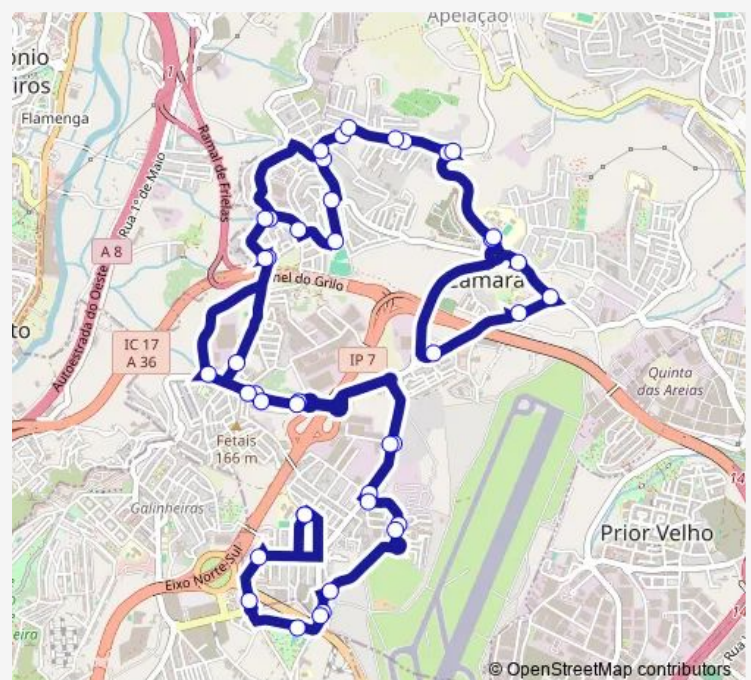

### Route schedule

R Sto António Zaire (Escola) — R Sto António Zaire (Escola)

Monday 07:20-18:30

Tuesday 07:20-18:30

Wednesday 07:20-18:30

Thursday 07:20-18:30

Friday 07:20-18:30

Saturday —

### Route info

Direction: R Sto António Zaire (Escola)

Stops: 42

Trip Duration: 0 hour 46 min

2709 — Bairro de Angola | Circular via Camarate

Em 507-1 (Escola) (Camarate)

R Eduardo Aug Pinto 42 (Chafariz)

R Eduardo Aug Pinto 2 (Correios)