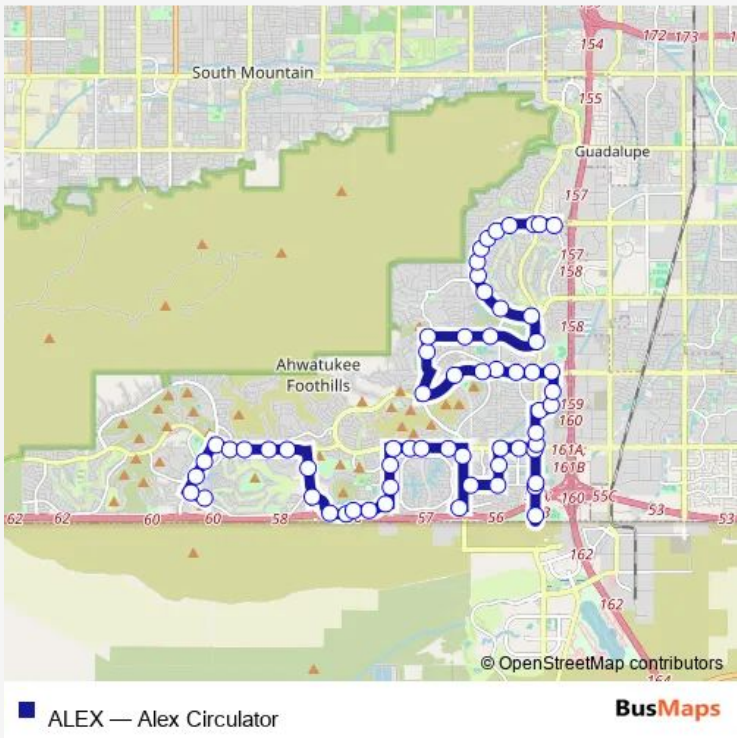

Bus ALEX Alex Circulator

[Go to website](#)

**Direction**  
 12th St & Liberty Ln (Flag Zone) — 51st St & Elliot Rd  
 62 stops  
[Open route schedule](#)

- 12th St & Liberty Ln (Flag Zone)
- Liberty & Desert Foothills (Flag Zone)
- Dsrt Foothills & 16013 South (Flag Zone)
- Dsrt Foothills & Marketplace (Flag Zone)
- Chandler BI & Desert Foothills Pkwy
- Chandler BI & Marketplace Wy SE
- Chandler BI & 16th St
- Chandler BI & 19th St
- Chandler BI & 21st St
- 24th St & Woodland Dr (Flag Zone)
- 24th St & Liberty Ln (Flag Zone)
- Liberty Ln & 2620 East (Flag Zone)
- Liberty Ln & 2720 East (Flag Zone)
- Liberty Ln & 27th Pl
- Liberty Ln & 29th Wy (Flag Zone)
- Liberty Ln & 31st Wy (Flag Zone)
- 32nd St & Frye Rd
- 32nd St & Mountain Vista Dr (Flag Zone)
- Chandler BI & 32nd St
- Chandler BI & 34th St
- Chandler BI & 36th St

Route schedule  
 12th St & Liberty Ln (Flag Zone) — 51st St & Elliot Rd

Monday	05:45-17:46
Tuesday	05:45-17:46
Wednesday	05:45-17:46
Thursday	05:45-17:46
Friday	05:45-17:46
Saturday	07:47-13:47
Sunday	07:47-13:47

Route info  
 Direction: 12th St & Liberty Ln (Flag Zone)  
 Stops: 62  
 Trip Duration: 0 hour 52 min

Chandler Bl & 38th St

40th St & 15700 South (Flag Zone)

40th St/Pecos PNR

Frye Rd & 40th St (Flag Zone)

## Route info

Direction: 51st St &amp; Elliot Rd

Stops: 63

Trip Duration: 0 hour 51 min

50th St & Thistle Landing Dr (Flag Zone)

48th St & Thistle Landing Dr

48th St & Bighorn Av

48th St & Chandler Bl