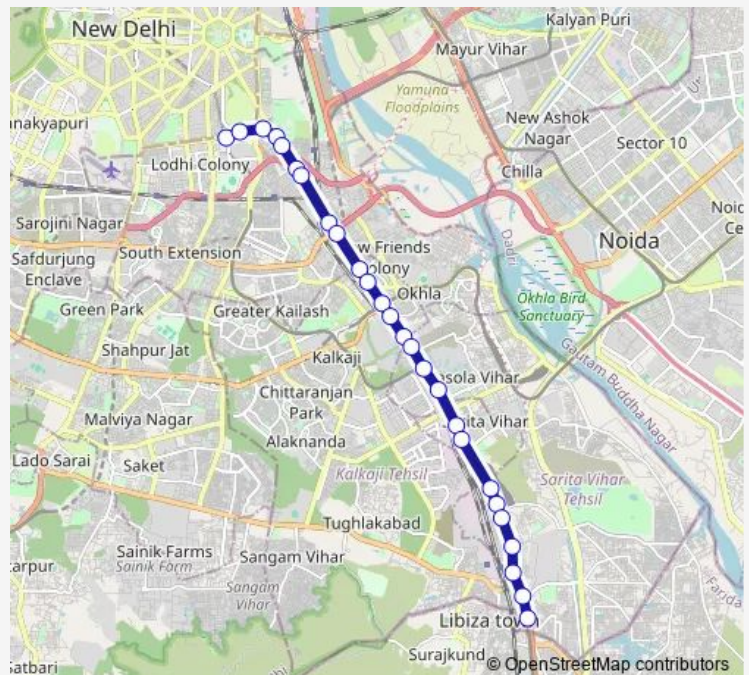

### Route schedule

Sunehari Pulla Depot / Jawahar Lal Nehru Stadium Terminal — Badarpur Border

Monday 05:20-21:25

Tuesday 05:20-21:25

Wednesday 05:20-21:25

Thursday 05:20-21:25

Friday 05:20-21:25

Saturday 05:20-21:25

### Route info

Direction: Sunehari Pulla Depot / Jawahar Lal Nehru Stadium Terminal

Stops: 26

Trip Duration: 0 hour 54 min

405alstlup

Ali Village

Onida Factory

Ntpc