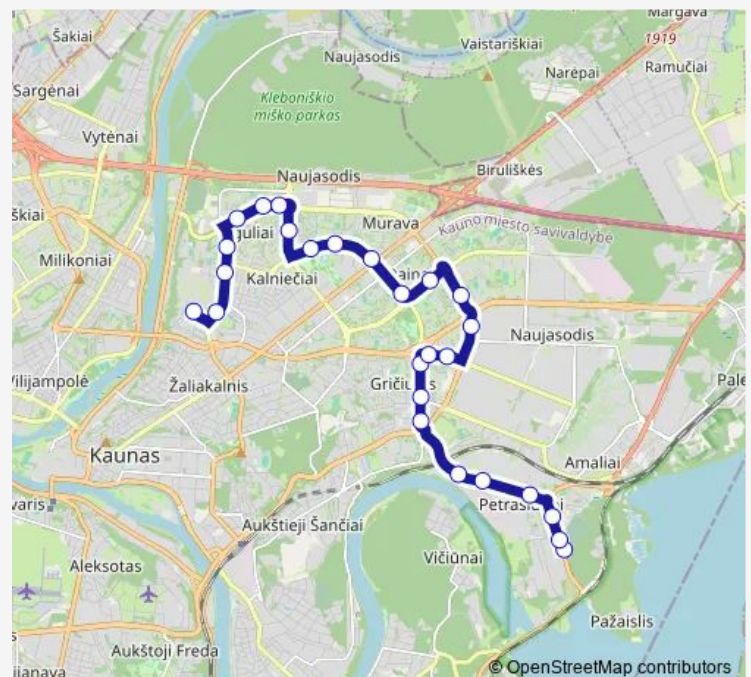

Trolleybus 12 Petrašiūnai - Klinikos

[Go to website](#)

Direction

Klinikos — Islandijos pl.

14 stops

[Open route schedule](#)

Klinikos

V. Lašo g.

Lietuvos inžinerijos kolegija

Kauno aklujų ir silpnaregių centras

J. Basanavičiaus al.

A. Baranausko g.

Birželio 23-iosios g.

Draugystės parkas

Turgavietė

Pakraščio g.

V. Landsbergio-Žemkalnio g.

Čečėnijos aikštė

Eiguliai

Islandijos pl.

Route schedule

Klinikos — Islandijos pl.

Monday 22:33-22:53

Tuesday 22:33-22:53

Wednesday 22:33-22:53

Thursday 22:33-22:53

Friday 22:33-22:53

Saturday 22:29

Sunday 22:29

Route info

Direction: Klinikos

Stops: 14

Trip Duration: 0 hour 22 min