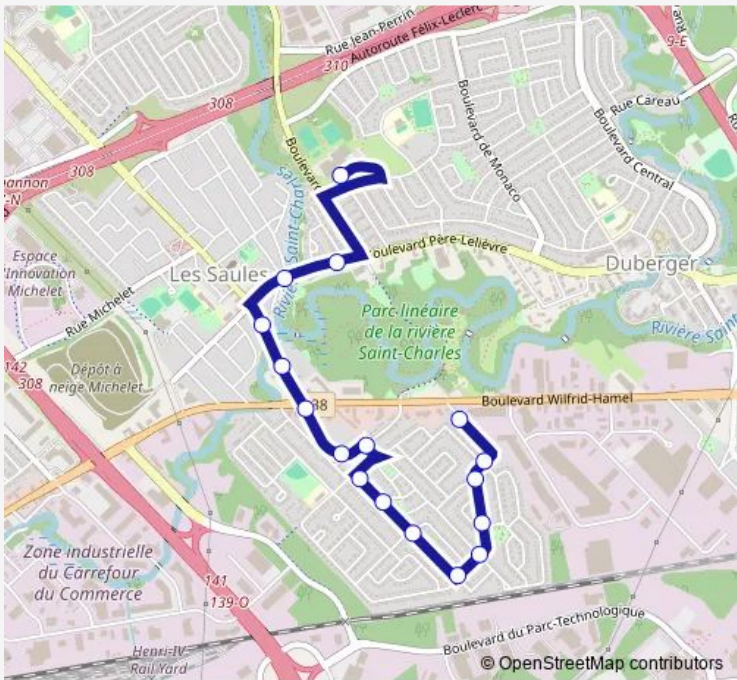

Direction
 La Camaradière — O'Neil/3971
 17 stops
[Open route schedule](#)

- La Camaradière
- St-Omer
- St-Léandre
- Masson/4600
- B. R-Langlois
- W.-Hamel/4602
- Masson/4603
- J.-Crépeault
- Claudiel
- M.-Goretti
- De Maupassant
- De Joinville
- de Fatima
- A.-Chereau
- Colmont
- Dandrieu
- O'Neil/3971

Route schedule
 La Camaradière — O'Neil/3971

Monday	16:10
Tuesday	16:10
Wednesday	16:10
Thursday	16:10
Friday	16:10
Saturday	—
Sunday	—

Route info
 Direction: La Camaradière
 Stops: 17
 Trip Duration: 0 hour 13 min

Tuesday 08:26-08:28

Wednesday 08:26-08:28

Thursday 08:26-08:28

Friday 08:26-08:28

Saturday —

Sunday —

Route info

Direction: O'Neil/3962

Stops: 17

Trip Duration: 0 hour 11 min

80G Bus time schedules and route maps are available in an offline PDF at busmaps.com. Use the busmaps.com website to see live bus times, train schedule or subway schedule, and step-by-step directions for all public transit in Quebec