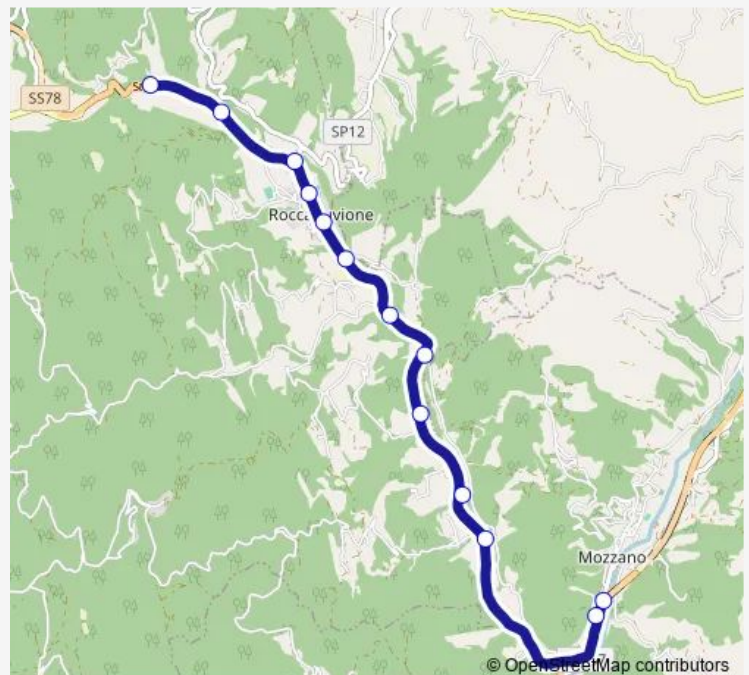

Bivio Scalelle

Salare - EX-Ss78

Rifornimento Esso EX-Ss78

Curva Brandi - EX-Ss78

Bivio Osoli

Roccafluvione - TRE Fontane

Roccafluvione - Consorzio Agrario

Roccafluvione - Municipio

Roccafluvione - Cimitero

Roccafluvione - Casa Cantoniera

Ponte Marese

Route schedule

Coincidenza Taverna Piccinini — Ponte Marese

Monday 20:30

Tuesday 20:30

Wednesday 20:30

Thursday 20:30

Friday 20:30

Saturday 20:30

Sunday —

Route info

Direction: Coincidenza Taverna Piccinini

Stops: 13

Trip Duration: 0 hour 15 min

■ Taverna Piccinini-Roccafluvione-Ponte Marese

Bus time schedules and route maps are available in an offline PDF at busmaps.com. Use the busmaps.com website to see live bus times, train schedule or subway schedule, and step-by-step directions for all public transit in Marsia