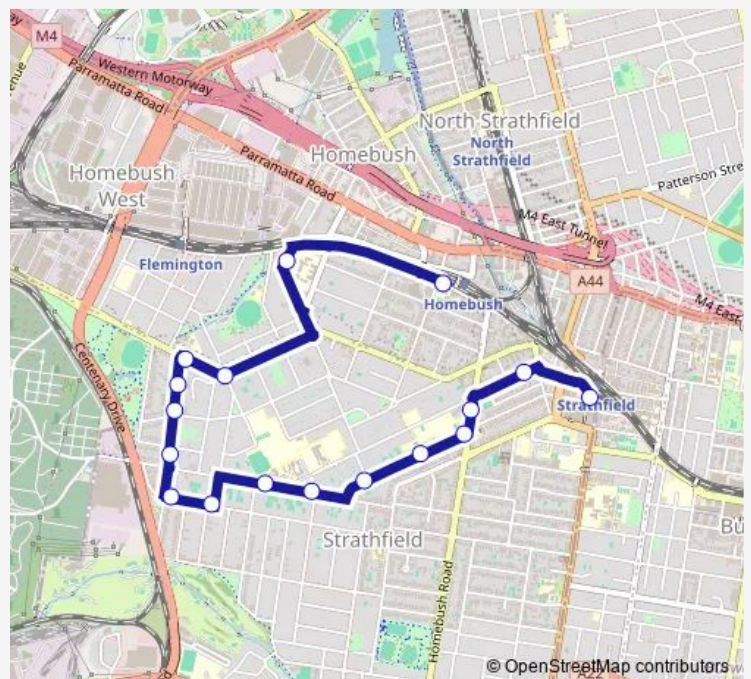

# School Bus 712s Homebush Public School to Strathfield Station

[Go to website](#)

**Direction**

Homebush Public School, The Crescent — Strathfield Station, Albert Rd, Stand M

17 stops

[Open route schedule](#)

- Homebush Public School, The Crescent
- Homebush Boys High School, Mackenzie St
- Arthur St At Fraser St
- Arthur St At Pemberton St
- Pemberton St After Arthur St
- Pemberton St At Shortland Av
- Pemberton St After Karuah St
- Newton Rd At Pemberton St
- Newton Rd At Marion St
- Barker Rd Opp Wilson St
- Australian Catholic University, Barker Rd
- Oxford Rd At Heyde Av
- 19 Oxford Rd
- Strathfield Girls High School, Oxford Rd, Stand A
- Homebush Rd At Albert Rd
- Albert Rd Before Elva St
- Strathfield Station, Albert Rd, Stand M

**Route schedule**

Homebush Public School, The Crescent — Strathfield Station, Albert Rd, Stand M

Monday	15:10
Tuesday	15:10
Wednesday	15:10
Thursday	15:10
Friday	15:10
Saturday	—
Sunday	—

**Route info**

Direction: Homebush Public School, The Crescent

Stops: 17

Trip Duration: 0 hour 18 min

712s School Bus time schedules and route maps are available in an offline PDF at [busmaps.com](https://busmaps.com). Use the [busmaps.com](https://busmaps.com) website to see live bus times, train schedule or subway schedule, and step-by-step directions for all public transit in Sydney