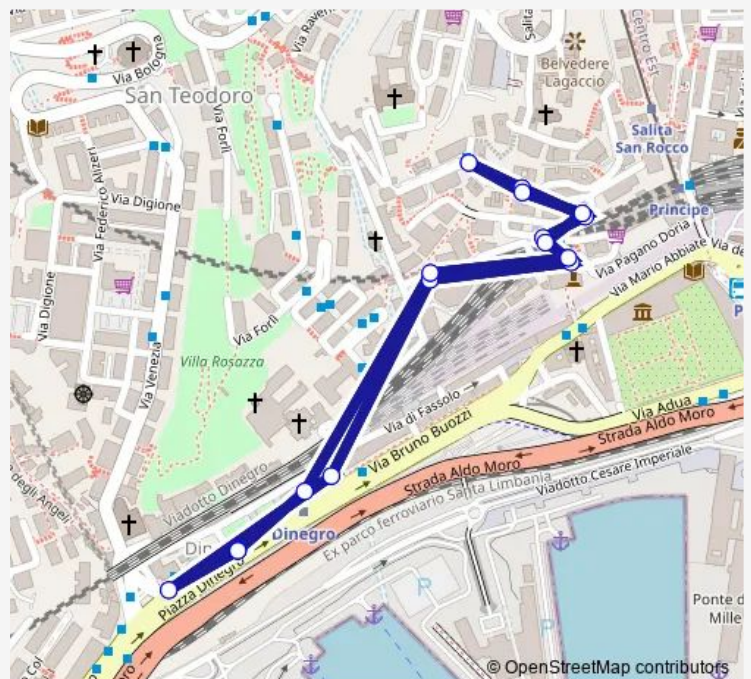

### Route schedule

Buozzi 2/Metro-Lanterna — Buozzi 2/Metro-Lanterna

Monday 09:10-19:10

Tuesday 09:10-19:10

Wednesday 09:10-19:10

Thursday 09:10-19:10

Friday 09:10-19:10

Saturday 09:10-12:10

### Route info

Direction: Buozzi 2/Metro-Lanterna

Stops: 16

Trip Duration: 0 hour 20 min

I10 — Via Buozzi - Via Pagano Doria - Via Ceppi

I10 Bus time schedules and route maps are available in an offline PDF at [busmaps.com](https://busmaps.com). Use the [busmaps.com](https://busmaps.com) website to see live bus times, train schedule or subway schedule, and step-by-step directions for all public transit in Genoa