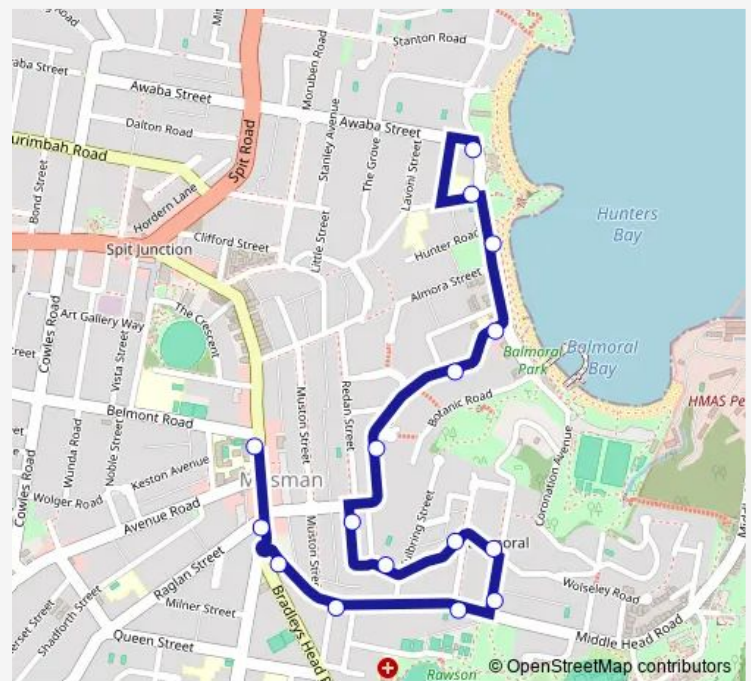

School Bus 709n The Esplanade at Awaba St to Mosman High School

[Go to website](#)

Direction

The Esplanade At Awaba St — Mosman High School, Military Rd

16 stops

[Open route schedule](#)

The Esplanade At Awaba St

Mandolong Rd At The Esplanade

The Esplanade Opp Hunter Park

Raglan St At The Esplanade

Raglan St Opp Esther Rd

Raglan St After Gibson Rd

Redan St After Raglan St

Wolseley Rd Opp The Tar

Wolseley Rd At Gordon St

Wolseley Rd At Beaconsfield Rd

Beaconsfield Rd At Frascatti Lane

Middle Head Rd Opp Gordon St

Middle Head Rd At King Max St

Middle Head Rd At Bradleys Head Rd

Military Rd At Raglan St

Mosman High School, Military Rd

Route schedule

The Esplanade At Awaba St — Mosman High School, Military Rd

Monday	07:22
Tuesday	07:22
Wednesday	07:22
Thursday	07:22
Friday	07:22
Saturday	—
Sunday	—

Route info

Direction: The Esplanade At Awaba St

Stops: 16

Trip Duration: 0 hour 13 min