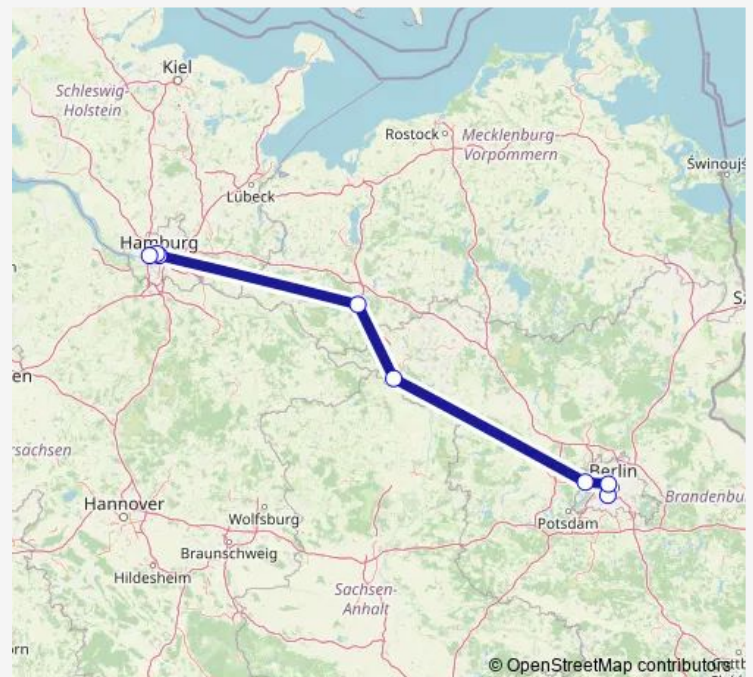

Rail ICE 898

[Go to website](#)

Direction

Berlin Südkreuz — Hamburg-Altona

8 stops

[Open route schedule](#)

Berlin Südkreuz

Berlin Hbf (tief)

Berlin-Spandau

Wittenberge

Ludwigslust

Hamburg Hbf

Hamburg Dammtor

Hamburg-Altona

Route schedule

Berlin Südkreuz — Hamburg-Altona

Monday 22:28

Tuesday 22:28

Wednesday 22:28

Thursday 22:28

Friday 22:28

Saturday 22:38-22:28

Sunday 22:28

Route info

Direction: Berlin Südkreuz

Stops: 8

Trip Duration: 2 hour 22 min

ICE 898

ICE 898 Rail time schedules and route maps are available in an offline PDF at busmaps.com. Use the busmaps.com website to see live bus times, train schedule or subway schedule, and step-by-step directions for all public transit in Hamburg