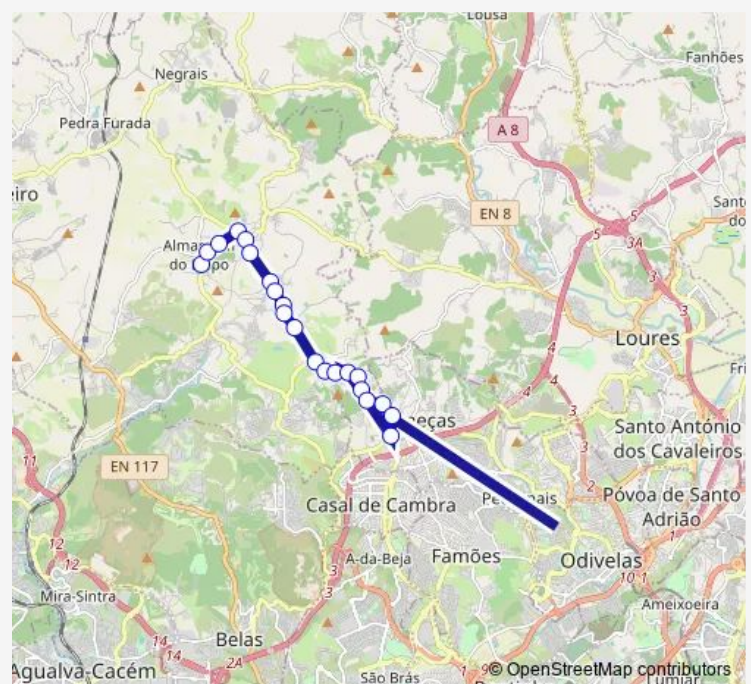

Camarões (Alto Camarões)

Camarões

Camarões (R Progresso) Pinhal

Caneças (R Pinhal Verde Fte 30)

Caneças (Fonte Castanheiros)

Caneças (Lgo Vieira Caldas)

Route schedule

Almargem Bispo (R Serra) Chafariz — Caneças (Lgo Vieira Caldas)

Monday 06:05-22:20

Tuesday 06:05-22:20

Wednesday 06:05-22:20

Thursday 06:05-22:20

Friday 06:05-22:20

Saturday 08:35-18:40

Sunday 09:30-18:55

Route info

Direction: Almargem Bispo (R Serra) Chafariz

Stops: 21

Trip Duration: 0 hour 14 min

221 - Almargem do Bispo - Caneças (Esc Primária)

Bus time schedules and route maps are available in an offline PDF at busmaps.com. Use the busmaps.com website to see live bus times, train schedule or subway schedule, and step-by-step directions for all public transit in Lisbon