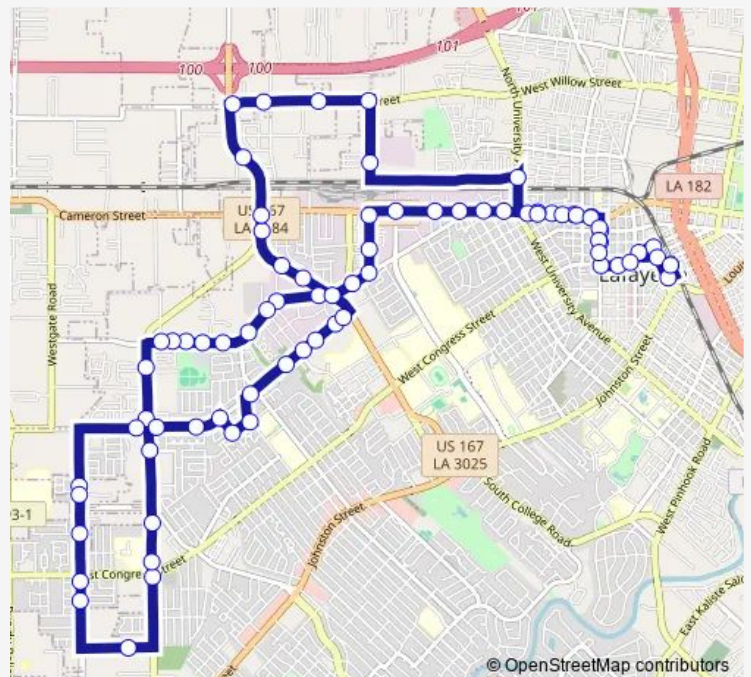

West Simcoe Street & Saint John Street

Cameron Street & South Bienville Street (Outbound)

Delord Street & Cameron Street

Cameron Street & Martha Street

Cameron Street & Ben-B Street

South Loop Street & Cameron Street

Cameron Street at Delta Shopping Center

Cameron Street & Eraste Landry Road

Cameron Street & Alley Two

Cameron Street & Alley Five

Macon Road & Cameron Street

Macon & Saint Jules Street

Eraste Landry Road & Macon Road

Saturday —

Sunday —

Route info

Direction: Terminal

Stops: 77

Trip Duration: 0 hour 55 min

020 - Cameron/Dulles

Eraste Landry Road & Katc

North Domingue Avenue & Evangeline Village Apartments

North Domingue Avenue & Wind Haven Lane

South Dominique & Serenity Sound Drive

South Domingue & Canada Drive

Curran Lane & Walmart (2)

Ambassador Caffery Parkway & Congress Street