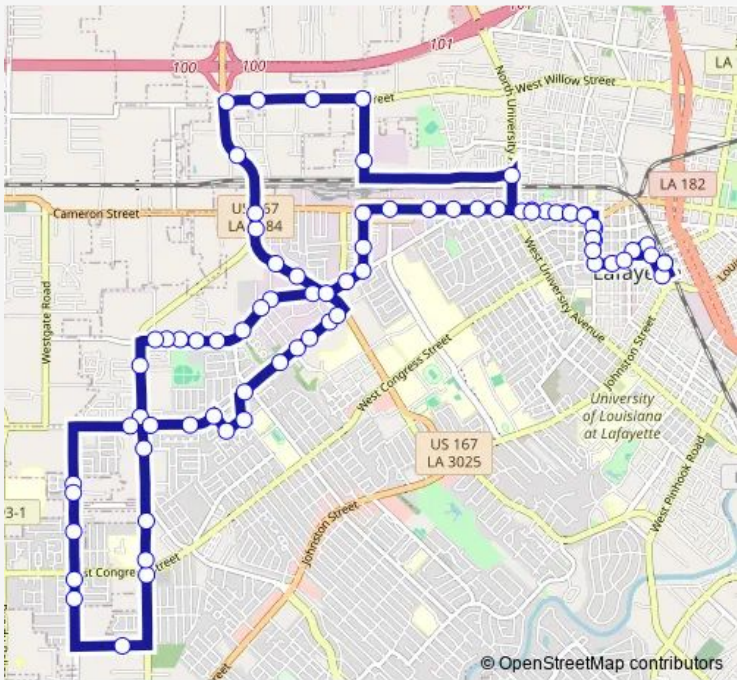

Bus 020 - Cameron/Dulles

[Go to website](#)

Direction
Terminal — Terminal

77 stops

[Open route schedule](#)

- Terminal
- Lee Avenue & East Cypress Street
- West Cypress Street & West 2nd Street
- West Congress Street & South Pierce Street
- West Congress Street & Lafayette Street
- West Congress Street & Saint John Street (Outbound)
- Saint John Street & Olivier Street
- West Simcoe Street & Saint John Street
- Cameron Street & South Bienville Street (Outbound)
- Delord Street & Cameron Street
- Cameron Street & Martha Street
- Cameron Street & Ben-B Street
- South Loop Street & Cameron Street
- Cameron Street at Delta Shopping Center
- Cameron Street & Eraste Landry Road
- Cameron Street & Alley Two
- Cameron Street & Alley Five
- Macon Road & Cameron Street
- Macon & Saint Jules Street
- Eraste Landry Road & Macon Road
- Eraste Landry & N Bertrand

Route schedule
Terminal — Terminal

Monday	06:15-16:15
Tuesday	06:15-16:15
Wednesday	06:15-16:15
Thursday	06:15-16:15
Friday	06:15-16:15
Saturday	—
Sunday	—

Route info

Direction: Terminal

Stops: 77

Trip Duration: 0 hour 55 min

020 - Cameron/Dulles BusMaps

Eraste Landry Road & Katc

Eraste Landry Road & Banks Avenue

Eraste Landry & North Luke Street

Eraste Landry Road & Oak Parks Estate

Eraste Landry Road & Atmos Energy

Eraste Landry Road & Cox Communications

North Domingue Avenue & Evangeline Village Apartments

North Domingue Avenue & Wind Haven Lane

South Dominique & Serenity Sound Drive

South Domingue & Canada Drive

Curran Lane & Walmart (2)

Ambassador Caffery Parkway & Congress Street