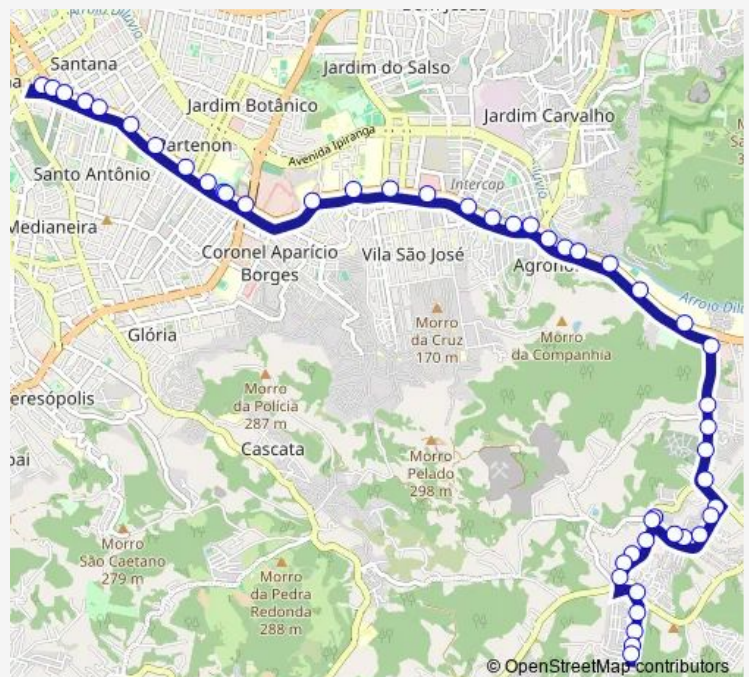

### Route schedule

Bento Goncalves 343 — Jaime Lino DOS Santos Filho  
2530\_Espelhada

Monday 06:20-08:40

Tuesday 06:20-08:40

Wednesday 06:20-08:40

Thursday 06:20-08:40

Friday 06:20-08:40

Saturday —

### Route info

Direction: Bento Goncalves 343

Stops: 52

Trip Duration: 0 hour 40 min

3942 — Mapa / Quinta DO Portal / ATE Terminal Azenha

Bento Goncalves 6647

BENTO GONCALVES 7167 MOTEL ATENAS

Bento Goncalves 6881