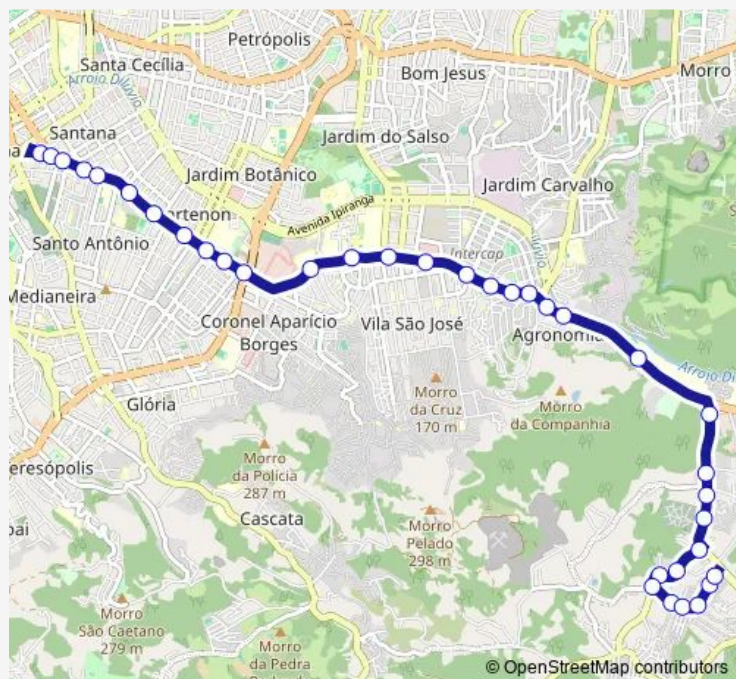

### Route schedule

Azenha Bento Goncalves — Santo Dias DA Silva

Monday 06:25-08:50

Tuesday 06:25-08:50

Wednesday 06:25-08:50

Thursday 06:25-08:50

Friday 06:25-08:50

Saturday —

### Route info

Direction: Azenha Bento Goncalves

Stops: 36

Trip Duration: 0 hour 34 min

Agronomia Bento Goncalves

Agronomia Bento Goncalves

Lomba DO Pinheiro Joao DE Oliveira Remiao

Lomba DO Pinheiro Joao DE Oliveira Remiao

## Route schedule

Santo Dias DA Silva — Joao Pessoa

Monday 18:02-19:09

Tuesday 18:02-19:09

Wednesday 18:02-19:09

Thursday 18:02-19:09

Friday 18:02-19:09

Saturday —