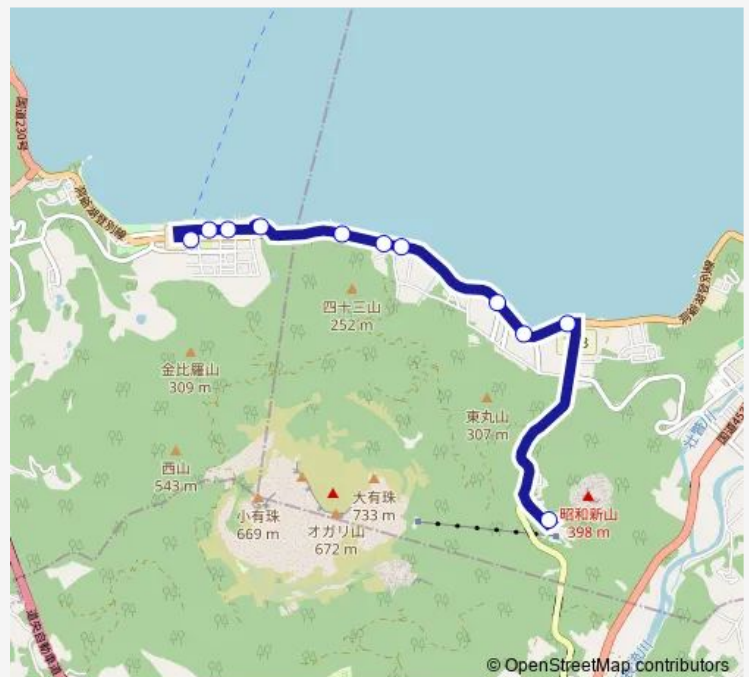

### Route schedule

昭和新山 — 洞爺湖温泉

Monday 09:40-16:10

Tuesday 09:40-16:10

Wednesday 09:40-16:10

Thursday 09:40-16:10

Friday 09:40-16:10

Saturday 09:40-16:10

### Route info

Direction: 昭和新山

Stops: 11

Trip Duration: 0 hour 8 min

## Route schedule

洞爺湖温泉 — 昭和新山

Monday 09:20-15:50

Tuesday 09:20-15:50

Wednesday 09:20-15:50

Thursday 09:20-15:50

Friday 09:20-15:50

Saturday 09:20-15:50

## Route info

Direction: 洞爺湖温泉

Stops: 11

Trip Duration: 0 hour 15 min

昭和新山線 Bus time schedules and route maps are available in an offline PDF at busmaps.com. Use the busmaps.com website to see live bus times, train schedule or subway schedule, and step-by-step directions for all public transit in Date