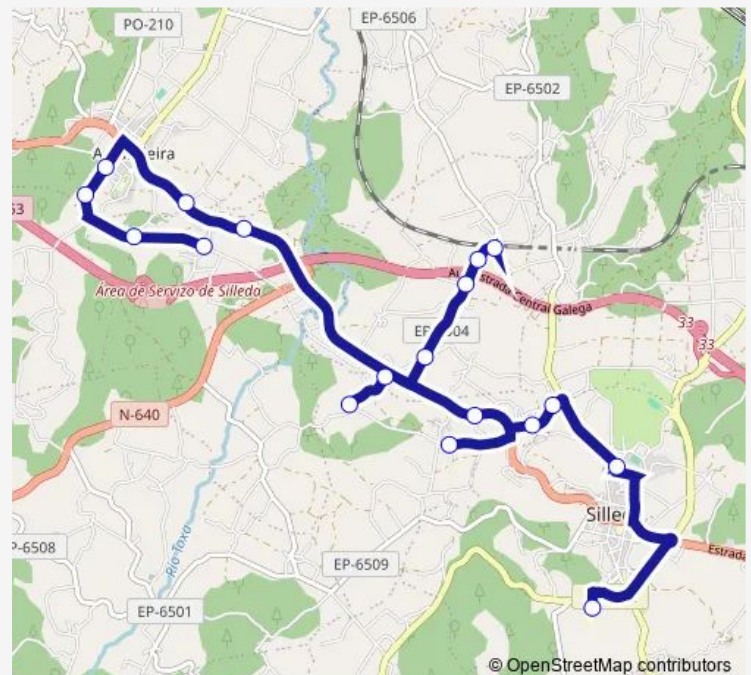

San Martiño I

San Martiño li

Chapa carretera

A Calzada

Devesa (Bandeira)

Devesaii(Bandeira)

Capela de San Blas

Chapa Interior

Route schedule

IES Pintor Colmeiro — Chapa Interior

Monday	14:30
Tuesday	14:30
Wednesday	14:30
Thursday	17:30
Friday	14:30
Saturday	—
Sunday	—

Route info

Direction: IES Pintor Colmeiro

Stops: 18

Trip Duration: 0 hour 28 min

■ Xg86065 — IES Pintor Colmeiro-Chapa Interior

Xg86065 Bus time schedules and route maps are available in an offline PDF at busmaps.com. Use the busmaps.com website to see live bus times, train schedule or subway schedule, and step-by-step directions for all public transit in Silleda