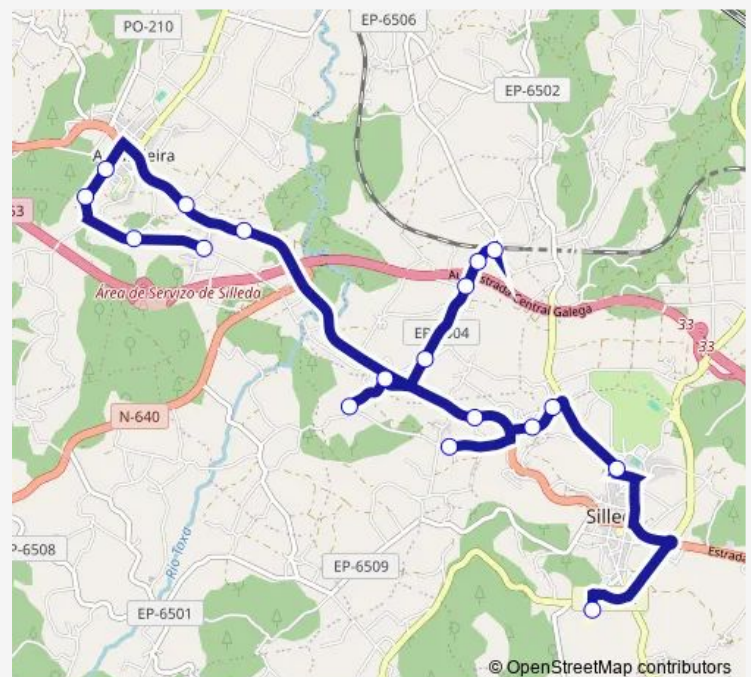

San Martiño I

San Martiño II

Chapa carretera

A Calzada

Devesa (Bandeira)

Devesa II (Bandeira)

Capela de San Blas

Chapa Interior

Route schedule

IES Pintor Colmeiro — Chapa Interior

Monday 14:30

Tuesday 14:30

Wednesday 14:30

Thursday 14:30-17:30

Friday 14:30

Saturday —

Sunday —

Route info

Direction: IES Pintor Colmeiro

Stops: 18

Trip Duration: 0 hour 28 min

■ XG86065 — IES Pintor Colmeiro-Chapa Interior

XG86065 Bus time schedules and route maps are available in an offline PDF at busmaps.com. Use the busmaps.com website to see live bus times, train schedule or subway schedule, and step-by-step directions for all public transit in Silleda