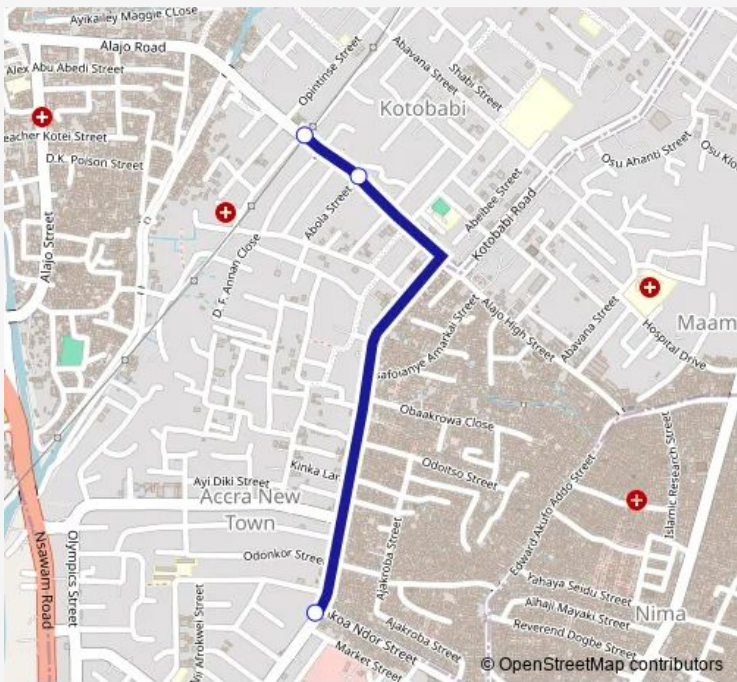

Bus 357a Mallam Atta Station to Kotobabi Down Station

[Go to website](#)

**Direction**  
 Terminal Mallam Atta Station — Terminal Kotobabi Down Station

3 stops

[Open route schedule](#)

- Terminal Mallam Atta Station
- Road Side 2 166
- Terminal Kotobabi Down Station

Route schedule

Terminal Mallam Atta Station — Terminal Kotobabi Down Station

Monday	13:10
Tuesday	13:10
Wednesday	13:10
Thursday	13:10
Friday	13:10
Saturday	13:10
Sunday	13:10

**Route info**

Direction: Terminal Mallam Atta Station

Stops: 3

Trip Duration: 0 hour 12 min

357a Bus time schedules and route maps are available in an offline PDF at [busmaps.com](https://busmaps.com). Use the [busmaps.com](https://busmaps.com) website to see live bus times, train schedule or subway schedule, and step-by-step directions for all public transit in Accra