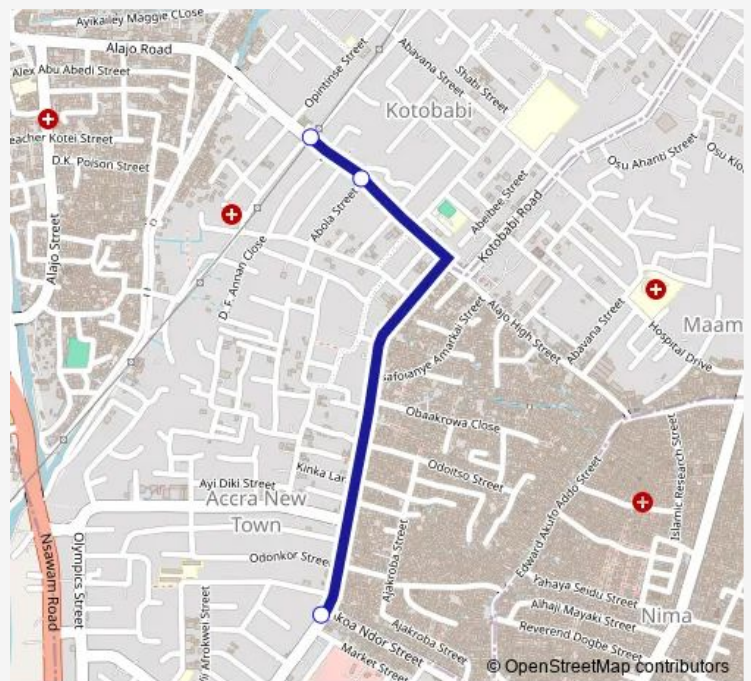

Bus 357A Mallam Atta Station to Kotobabi Down Station

[Go to website](#)

Direction

Terminal Mallam Atta Station — Terminal Kotobabi Down Station

3 stops

[Open route schedule](#)

Terminal Mallam Atta Station

Market 311

Terminal Kotobabi Down Station

Route schedule

Terminal Mallam Atta Station — Terminal Kotobabi Down Station

Monday 13:10

Tuesday 13:10

Wednesday 13:10

Thursday 13:10

Friday 13:10

Saturday 13:10

Sunday 13:10

Route info

Direction: Terminal Mallam Atta Station

Stops: 3

Trip Duration: 0 hour 12 min

■ 357A — Mallam Atta Station to Kotobabi Down Station

357A Bus time schedules and route maps are available in an offline PDF at busmaps.com. Use the busmaps.com website to see live bus times, train schedule or subway schedule, and step-by-step directions for all public transit in Accra