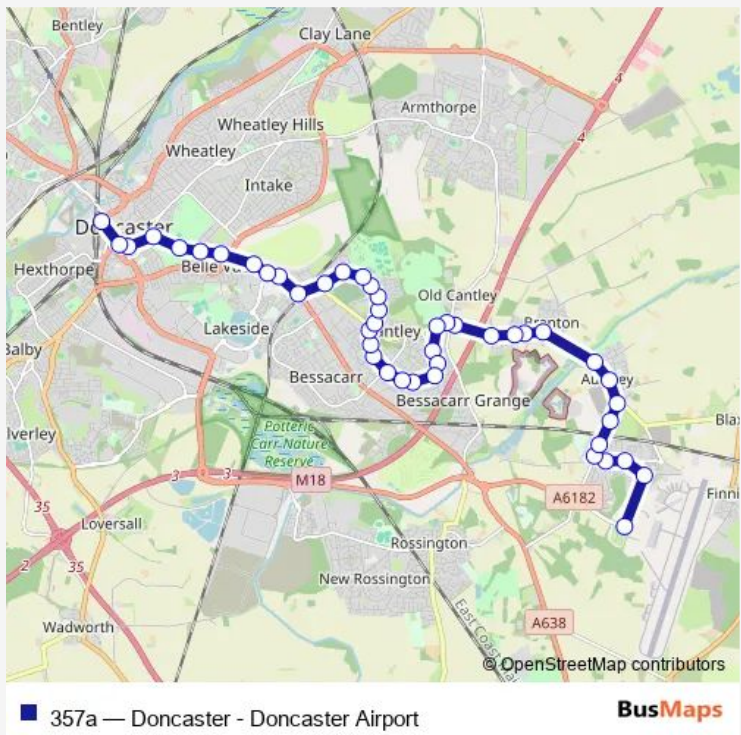

Bus 357a Doncaster - Doncaster Airport

[Go to website](#)

**Direction**  
 Doncaster Sheffield Airport/Aviator Court — Doncaster Frenchgate Interchange/C1  
 44 stops  
[Open route schedule](#)

- Doncaster Sheffield Airport/Aviator Court
- First Avenue/Hayfield Lane
- Hayfield Lane/Chestnut Drive
- Hayfield Lane/Fir Tree Avenue
- Hurst Lane/Hayfield Lane
- Hurst Lane/Poplar Way
- Hurst Lane/Poplar Way
- Hurst Lane/Mosham Road
- Main Street/Ellers Lane
- Main Street/River Way
- Doncaster Road/Glen Road
- Moor Gap/Badgers Holt
- Moor Gap/Quarry Lane
- Doncaster Road/St Vincents Avenue
- Doncaster Road/Warning Tongue Lane
- Cantley Lane/School Lane
- Cantley Lane/Hadley Cross Mews
- Goodison Boulevard/Staunton Road
- Goodison Boulevard/Packington Road
- Goodison Boulevard/Tatenhill Gardens
- Goodison Boulevard/Bretby Close

**Route info**  
 Direction: Doncaster Sheffield Airport/Aviator Court  
 Stops: 44  
 Trip Duration: 0 hour 32 min

Goodison Boulevard/Limpool Close

Goodison Boulevard/Church Lane

Goodison Boulevard/Heatherbank Road

## Direction

Doncaster Frenchgate Interchange/A4 — Doncaster Sheffield Airport/Aviator Court

40 stops

[Open route schedule](#)

Doncaster Frenchgate Interchange/A4

Waterdale/Wood Street

South Parade/Regent Square

## Route info

Direction: Doncaster Frenchgate Interchange/A4

Stops: 40

Trip Duration: 0 hour 36 min

Goodison Boulevard/Packington Road

Goodison Boulevard/Staunton Road

Cantley Lane/School Lane

Doncaster Road/St Vincents Avenue