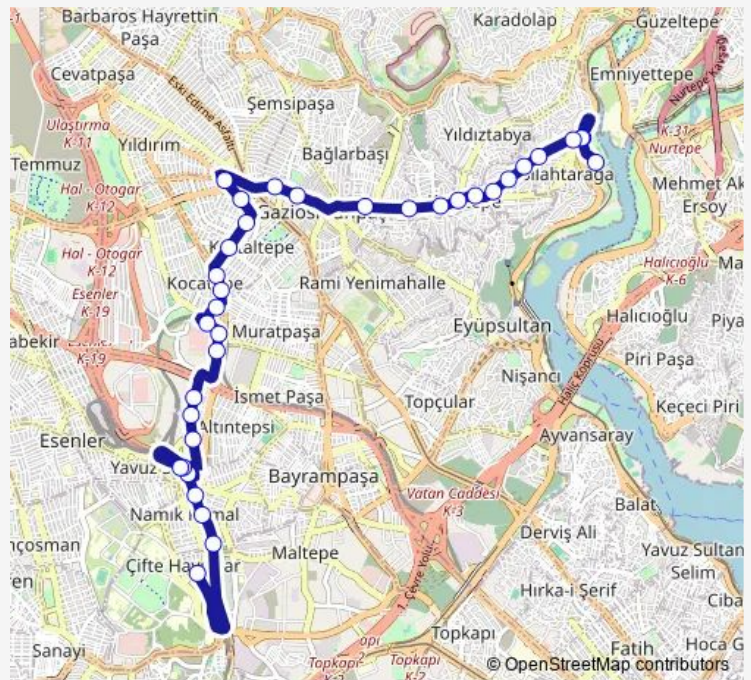

Thursday 05:50

Friday 05:50

Saturday 05:50

Sunday 05:50

Route info

Direction: Park İÇİ Yol

Stops: 35

Trip Duration: 0 hour 31 min