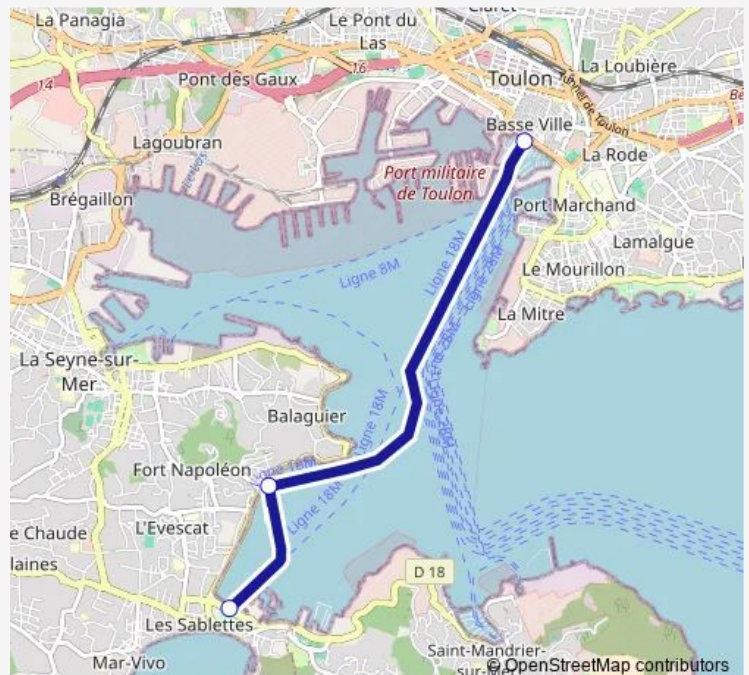

## Route info

Direction: Ponton Toulon

Stops: 3

Trip Duration: 0 hour 25 min

18M — Maritime Les Sablettes

## Route info

Direction: Ponton Sablettes

Stops: 3

Trip Duration: 0 hour 25 min