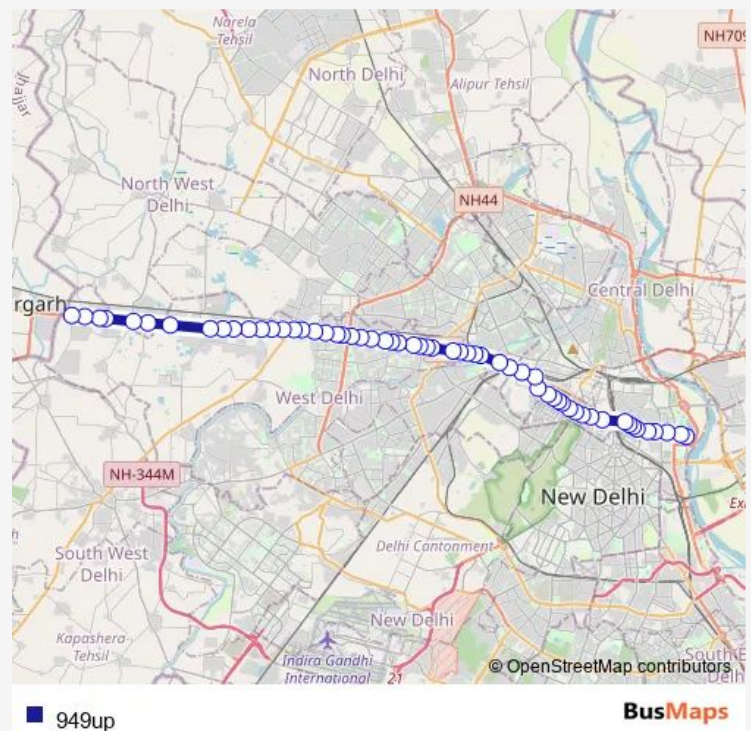

### Route schedule

Delhi Sachivalaya (Rajghat Power House) — Tikri Border Metro Station

Monday 07:34-21:10

Tuesday 07:34-21:10

Wednesday 07:34-21:10

Thursday 07:34-21:10

Friday 07:34-21:10

Saturday 07:34-21:10

### Route info

Direction: Delhi Sachivalaya (Rajghat Power House)

Stops: 58

Trip Duration: 1 hour 57 min

949up

Daya Basti Flyover

Zakhira Flyover

Ashok Park Main