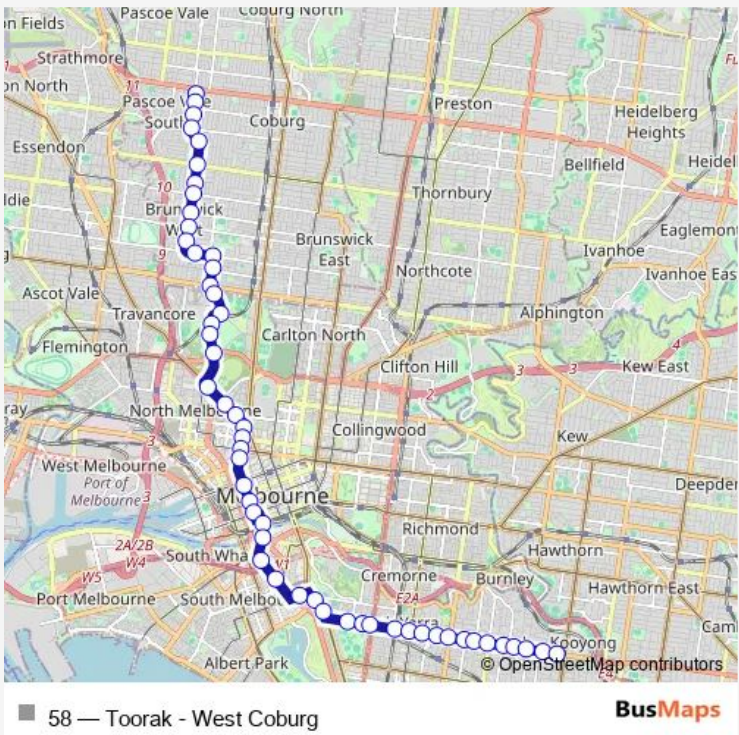

Tram 58 Toorak - West Coburg

[Go to website](#)

Direction
 139-Glenbervie Rd/Toorak Rd (Toorak) — 45-Bell St/Melville Rd (Pascoe Vale South)
 53 stops
[Open route schedule](#)

- 139-Glenbervie Rd/Toorak Rd (Toorak)
- 138-Moonga Rd/Toorak Rd (Toorak)
- 137-Kooyong Rd/Toorak Rd (Toorak)
- 136-Irving Rd/Toorak Rd (Toorak)
- 135-Woorigoleen Rd/Toorak Rd (Toorak)
- 134-Orrong Rd/Toorak Rd (Toorak)
- 133-Canterbury Rd/Toorak Rd (Toorak)
- 132-Toorak Village/Toorak Rd (Toorak)
- 131-Williams Rd/Toorak Rd (Toorak)
- 130-Hawksburn Rd/Toorak Rd (South Yarra)
- 129-Tivoli Rd/Toorak Rd (South Yarra)
- 128-Chapel St/Toorak Rd (South Yarra)
- 127-South Yarra Railway Station/Toorak Rd (South Yarra)
- 125-Punt Rd/Toorak Rd (South Yarra)
- 124-Walsh St/Toorak Rd (South Yarra)
- 123-Fawcner Park/Toorak Rd (South Yarra)
- 22-Toorak Rd/St Kilda Rd (Melbourne City)
- 20-Anzac Station/St Kilda Rd (Melbourne City)
- 119-Wells St/Park St (South Melbourne)
- 118-Sturt St/Kings Way (Southbank)
- 116-City Rd/Kings Way (Southbank)

Route info
 Direction: 139-Glenbervie Rd/Toorak Rd (Toorak)
 Stops: 53
 Trip Duration: 1 hour 1 min

115-Casino/Southbank/Queens Bridge St (Southbank)

1-Flinders St/Queens Bridge St (Melbourne City)

4-Collins St/William St (Melbourne City)