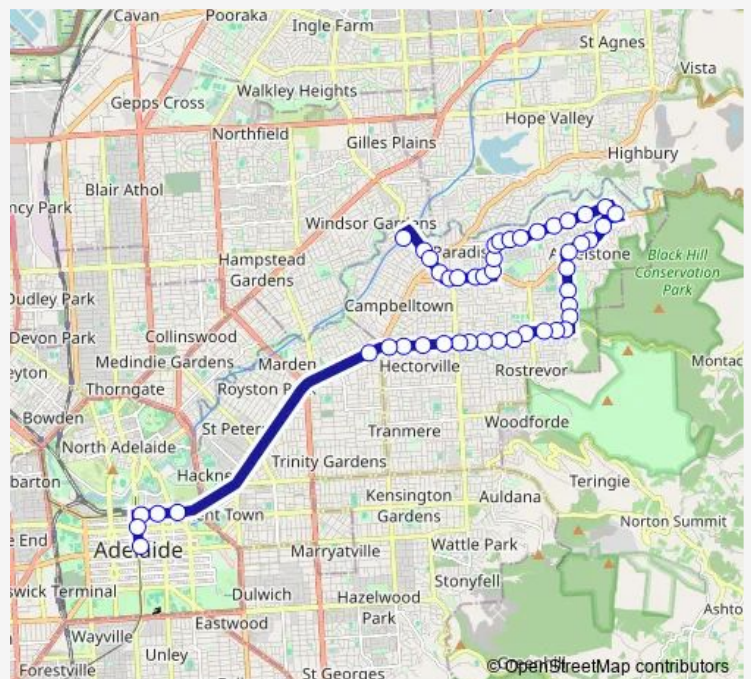

Stop 21 Montacute Rd - North side

Stop 22 Montacute Rd - North side

Stop 23 Montacute Rd - North side

Stop 23A Montacute Rd - North side

Stop 24 Montacute Rd - North side

Route schedule

Stop O3 Hutt Rd - West side — Zone B Paradise Interchange - South East side

Monday 16:47-17:57

Tuesday 16:47-17:57

Wednesday 16:47-17:57

Thursday 16:47-17:57

Friday 16:47-17:57

Saturday —

Sunday —

Route info

Direction: Stop O3 Hutt Rd - West side

Stops: 54

Trip Duration: 1 hour 11 min

178X — Paradise Interchange to City

Stop 25 Montacute Rd - North side

Stop 26 Montacute Rd - North side

Stop 27 Montacute Rd - North side

Stop 28 Montacute Rd - North side

Stop 29 Montacute Rd - North side

Stop 30 Maryvale Rd - West side

Stop 31 Maryvale Rd - West side

Stop 32 Maryvale Rd - West side

Stop 33M Maryvale Rd - West side

Stop 34 Gorge Rd - North West side