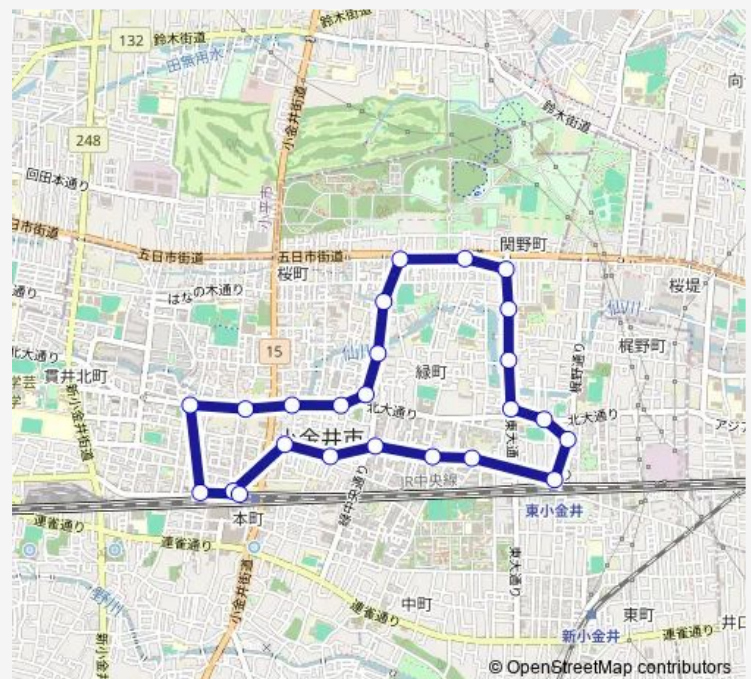

### Route schedule

武蔵小金井駅北口 — 武蔵小金井駅北口

Monday 07:00-20:00

Tuesday 07:00-20:00

Wednesday 07:00-20:00

Thursday 07:00-20:00

Friday 07:00-20:00

Saturday 07:00-20:00

### Route info

Direction: 武蔵小金井駅北口

Stops: 24

Trip Duration: 0 hour 30 min

稲穂神社前

小金井市役所入口

武蔵小金井駅北口

北東部 Bus time schedules and route maps are available in an offline PDF at [busmaps.com](https://busmaps.com). Use the [busmaps.com](https://busmaps.com) website to see live bus times, train schedule or subway schedule, and step-by-step directions for all public transit in Koganei