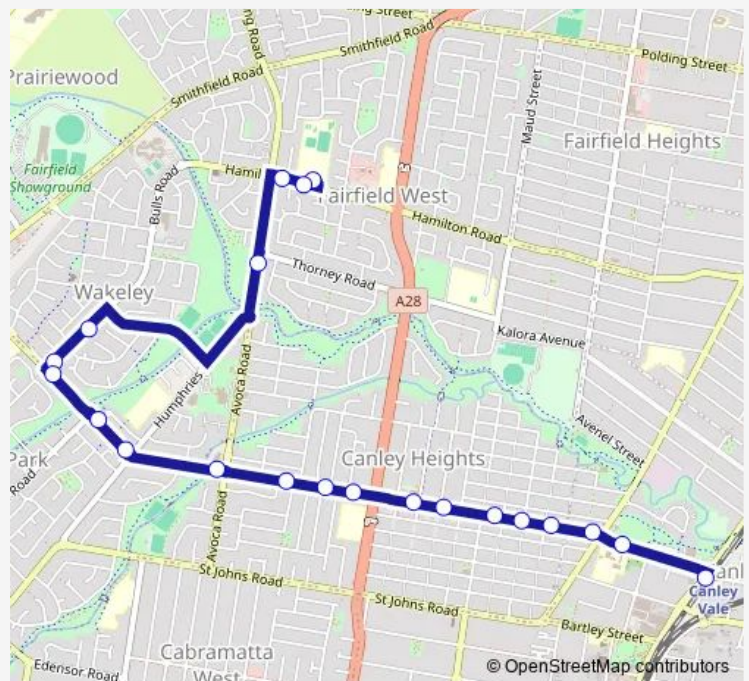

School Bus 9502 Westfields Sports High School to Canley Vale

[Go to website](#)

Direction

Westfields Sports High School, Bus Bay — Canley Vale Station, Railway Pde

21 stops

[Open route schedule](#)

Westfields Sports High School, Bus Bay

Canley Vale Rd At Humphries Rd

El Cortez Hotel, Avoca Rd

Canley Vale Rd Opp Stevenage Rd

Canley Vale Rd At Andrew Av

Canley Vale Rd Before Cambridge St

Canley Vale Rd At Peel St

Canley Vale Rd At Ascot St

Canley Vale Rd Before Chatham St

Canley Vale Rd At Adolphus St

Canley Vale Rd At Burdett St

Canley Vale Rd At Sackville St

Canley Vale Rd Opp Canley Vale Public School

Route schedule

Westfields Sports High School, Bus Bay — Canley Vale Station, Railway Pde

Monday	15:20
Tuesday	15:20
Wednesday	15:20
Thursday	15:20
Friday	15:20
Saturday	—
Sunday	—

Route info

Direction: Westfields Sports High School, Bus Bay

Stops: 21

Trip Duration: 0 hour 20 min

9502 — Westfields Sports High School to Canley Vale