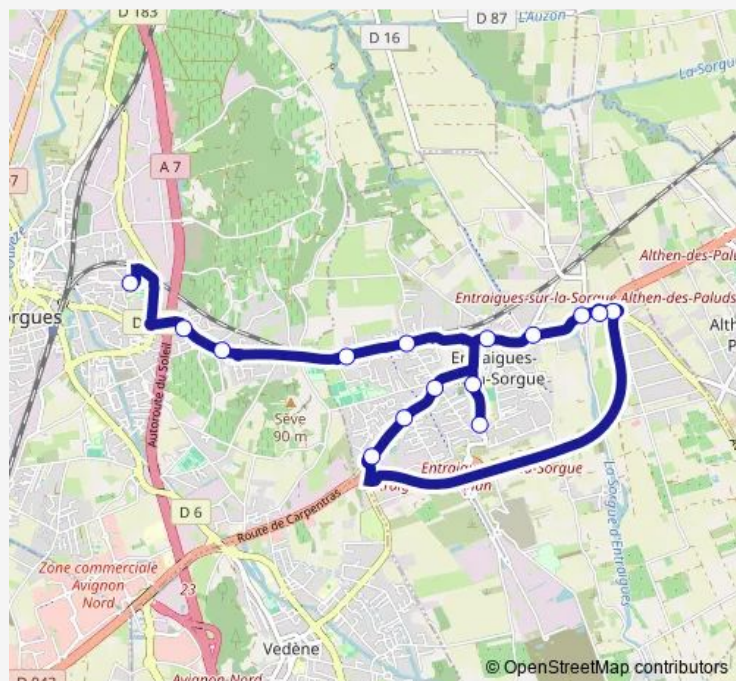

Lycée Montesquieu — PEM Gare Routière

| | |
|-----------|-------|
| Monday | — |
| Tuesday | — |
| Wednesday | — |
| Thursday | — |
| Friday | 17:10 |
| Saturday | — |
| Sunday | — |

Route info

Direction: Lycée Montesquieu

Stops: 19

Trip Duration: 0 hour 40 min

Direction

PEM Gare Routière — LEA Paul Vincensini

20 stops

[Open route schedule](#)

PEM Gare Routière

Gandié