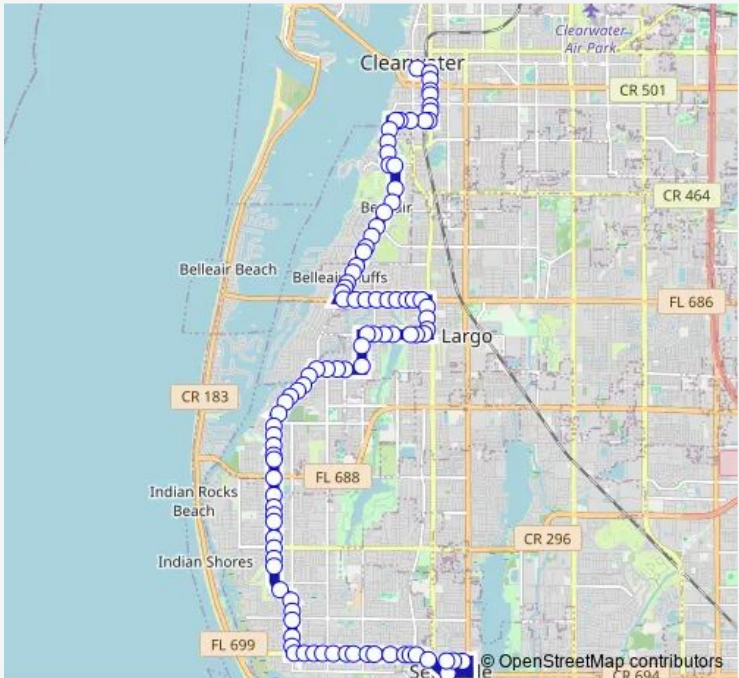

Bus 65 Park Street Terminal/Seminole Ma

[Go to website](#)

Direction
 Seminole Mall — Park ST Terminal - Platform - A
 92 stops
[Open route schedule](#)

- Seminole Mall
- Park Blvd + 113th St
- Park Blvd + Ridge Rd
- Park Blvd + 117th St
- Park Blvd + THE Pinellas Trl
- Park Blvd + 120th St
- Park Blvd + Amber Ct
- Park Blvd + 125th St
- Park Blvd + 126th St
- Park Blvd + 128th St
- Park Blvd + 12991
- Park Blvd + 131st St
- Park Blvd + 132nd Way
- Park Blvd + 134th St
- 137 TH ST + OAK RUN Ct
- 137 TH ST + 82nd Ave
- 137th ST + Bellewood Ave
- 137th ST + 87th Pl
- 137th ST + 88th Ave
- Oakhurst RD + Oakwood Ln
- Oakhurst RD + 94th Ave

Route schedule
 Seminole Mall — Park ST Terminal - Platform - A

Monday	06:00-18:00
Tuesday	06:00-18:00
Wednesday	06:00-18:00
Thursday	06:00-18:00
Friday	06:00-18:00
Saturday	06:00-17:00
Sunday	08:30-16:30

Route info
 Direction: Seminole Mall
 Stops: 92
 Trip Duration: 0 hour 54 min

65 — Park Street Terminal/Seminole Ma **BusMaps**

Oakhurst RD + Montego Dr

Oakhurst RD + Bermuda Dr

Oakhurst RD + Barbados Dr

Oakhurst RD + Martinique Dr

Oakhurst RD + 102nd Ave

Oakhurst RD + 105th Ave

Oakhurst RD + Wildwood Dr

Oakhurst RD + Sunset Dr

Oakhurst RD + Pinecrest Dr

Oakhurst DR + Kimberly Dr

Oakhurst RD + 113th Ave

Oakhurst RD + Page Ave