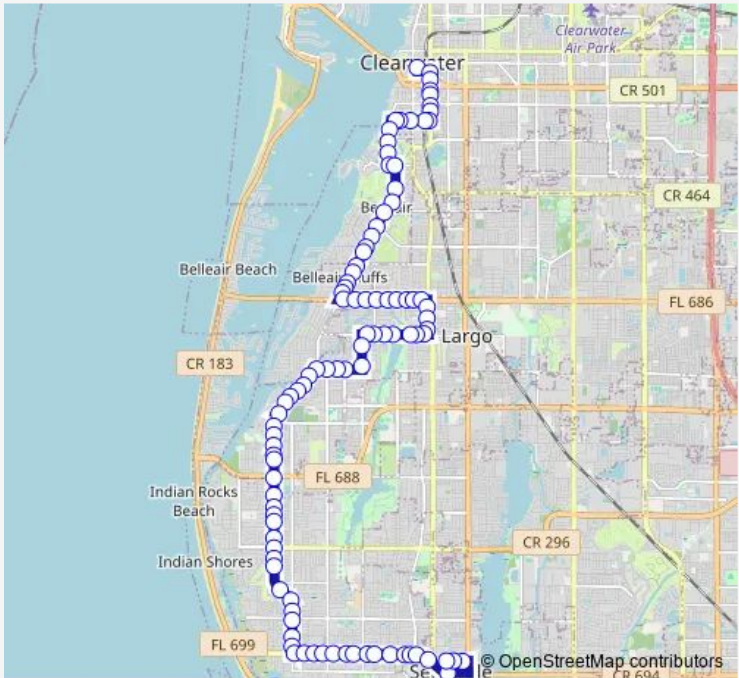

# Bus 65 Park Street Terminal/Seminole Ma

[Go to website](#)

**Direction**  
 Seminole Mall — Park ST Terminal - Platform - A  
 92 stops  
[Open route schedule](#)

- Seminole Mall
- Park Blvd + 113th St
- Park Blvd + Ridge Rd
- Park Blvd + 117th St
- Park Blvd + THE Pinellas Trl
- Park Blvd + 120th St
- Park Blvd + Amber Ct
- Park Blvd + 125th St
- Park Blvd + 126th St
- Park Blvd + 128th St
- Park Blvd + 12991
- Park Blvd + 131st St
- Park Blvd + 132nd Way
- Park Blvd + 134th St
- 137 TH ST + OAK RUN Ct
- 137 TH ST + 82nd Ave
- 137th ST + Bellewood Ave
- 137th ST + 87th Pl
- 137th ST + 88th Ave
- Oakhurst RD + Oakwood Ln
- Oakhurst RD + 94th Ave

Route schedule  
 Seminole Mall — Park ST Terminal - Platform - A

Monday	06:00-18:00
Tuesday	06:00-18:00
Wednesday	06:00-18:00
Thursday	06:00-18:00
Friday	06:00-18:00
Saturday	06:00-17:00
Sunday	08:30-16:30

Route info  
 Direction: Seminole Mall  
 Stops: 92  
 Trip Duration: 0 hour 52 min

65 — Park Street Terminal/Seminole Ma **BusMaps**

Oakhurst RD + Montego Dr

Oakhurst RD + Bermuda Dr

Oakhurst RD + Barbados Dr

Oakhurst RD + Martinique Dr

Oakhurst RD + 102nd Ave

Oakhurst RD + 105th Ave

Oakhurst RD + Wildwood Dr

Oakhurst RD + Sunset Dr

Oakhurst RD + Pinecrest Dr

Oakhurst DR + Kimberly Dr

Oakhurst RD + 113th Ave