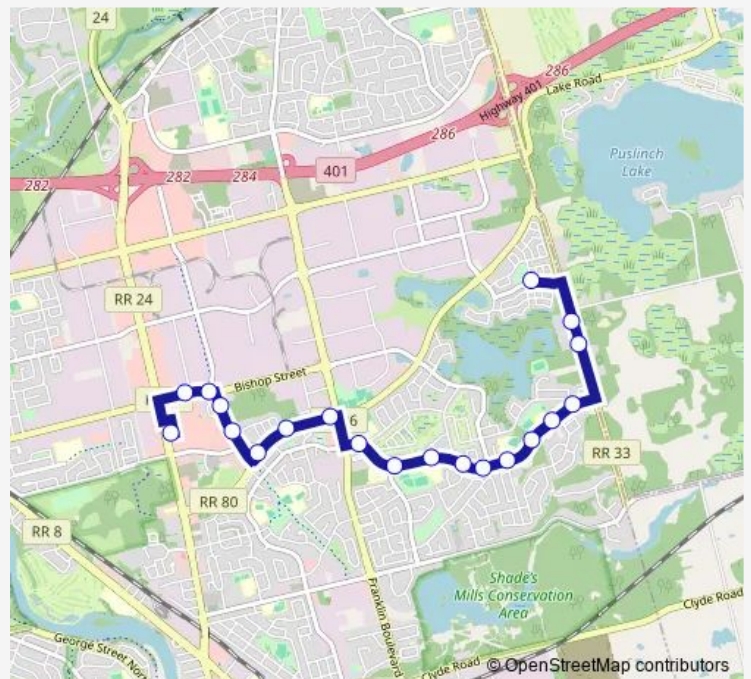

### Route schedule

Cambridge Centre Station — Arthur Fach / Coulthard

Monday —

Tuesday —

Wednesday —

Thursday —

Friday —

Saturday —

### Route info

Direction: Cambridge Centre Station

Stops: 2

Trip Duration: 0 hour 12 min

■ 65 — Saginaw

**Direction**

Arthur Fach / Coulthard — Cambridge Centre Station

20 stops

## Route info

Direction: Arthur Fach / Coulthard

Stops: 20

Trip Duration: 0 hour 16 min

**Direction**

Cambridge Centre Station — Arthur Fach / Coulthard

21 stops

[Open route schedule](#)

## Route info

Direction: Cambridge Centre Station

Stops: 21

Trip Duration: 0 hour 21 min

65 Bus time schedules and route maps are available in an offline PDF at [busmaps.com](https://busmaps.com). Use the [busmaps.com](https://busmaps.com) website to see live bus times, train schedule or subway schedule, and step-by-step directions for all public transit in Kitchener