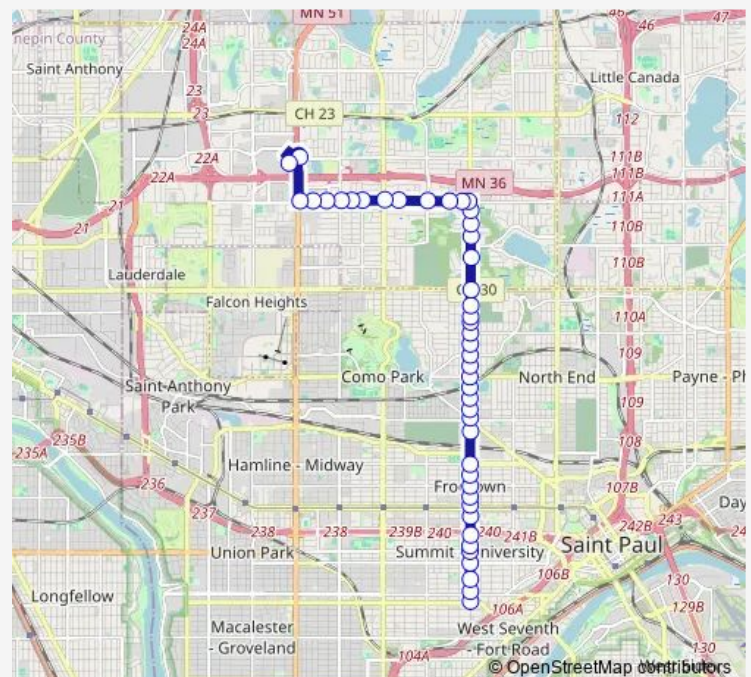

Dale St & Maryland Ave

Dale St & Orange Ave

Dale St & Wheelock Pkwy

Route schedule

Dale St & Grand Ave — Rosedale Transit Center Gate A

Monday 05:30-00:22⁺¹

Tuesday 05:30-00:22⁺¹

Wednesday 05:30-00:22⁺¹

Thursday 05:30-00:22⁺¹

Friday 05:30-00:22⁺¹

Saturday 05:10-00:05⁺¹

Sunday 05:09-23:58

Route info

Direction: Dale St & Grand Ave

Stops: 45

Trip Duration: 0 hour 24 min

Dale St & Cottage Ave

Dale St & Arlington Ave

Dale St & Nebraska Ave

Dale St & Hoyt Ave

Dale St & Iowa Ave

Dale St & Larpenteur Ave

Dale St & Dale Court

Dale St & Ryan Ave

Stops: 43

Trip Duration: 0 hour 29 min

Dale St & Geranium Ave

Dale St & Jessamine Ave

Dale St & Simon Ave

Dale St & Como Ave

Dale St & Burgess St

Dale St & Minnehaha Ave