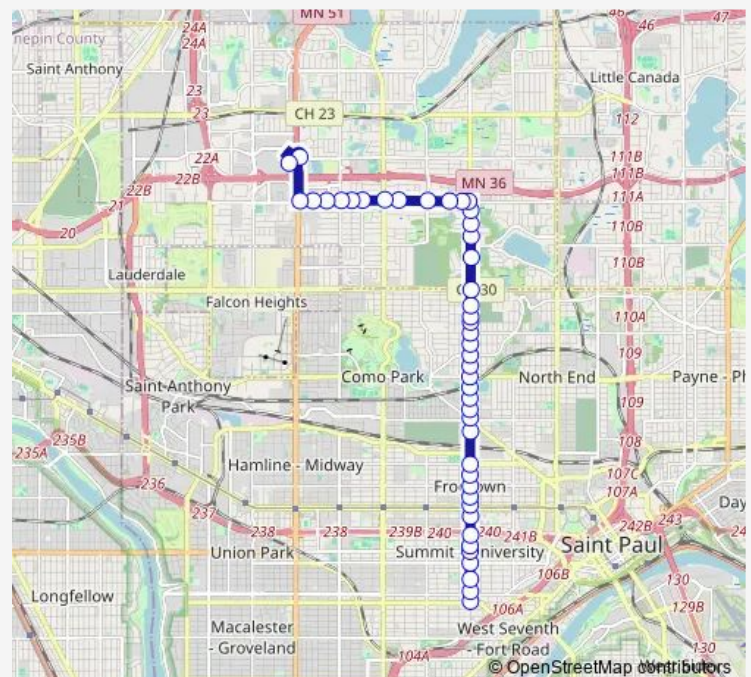

Thursday 05:30-00:15⁺¹

Friday 05:30-00:15⁺¹

Saturday 05:10-24:00

Sunday 05:09-23:52

Route info

Direction: Dale St & Grand Ave

Stops: 45

Trip Duration: 0 hour 27 min

Dale St & Cottage Ave

Dale St & Arlington Ave

Dale St & Nebraska Ave

Dale St & Hoyt Ave

Dale St & Iowa Ave

Dale St & Larpenteur Ave

Dale St & Dale Court

Dale St & Ryan Ave

Dale St & Skillman Ave

Dale St & Eldridge Ave

Co Rd B & Dale St

Co Rd B & #670

Co Rd B & Grotto St

Co Rd B & Victoria St

Co Rd B & Oxford St

Co Rd B & Lexington Ave

Stops: 43

Trip Duration: 0 hour 25 min

Dale St & Geranium Ave

Dale St & Jessamine Ave

Dale St & Simon Ave

Dale St & Como Ave

Dale St & Burgess St

Dale St & Minnehaha Ave