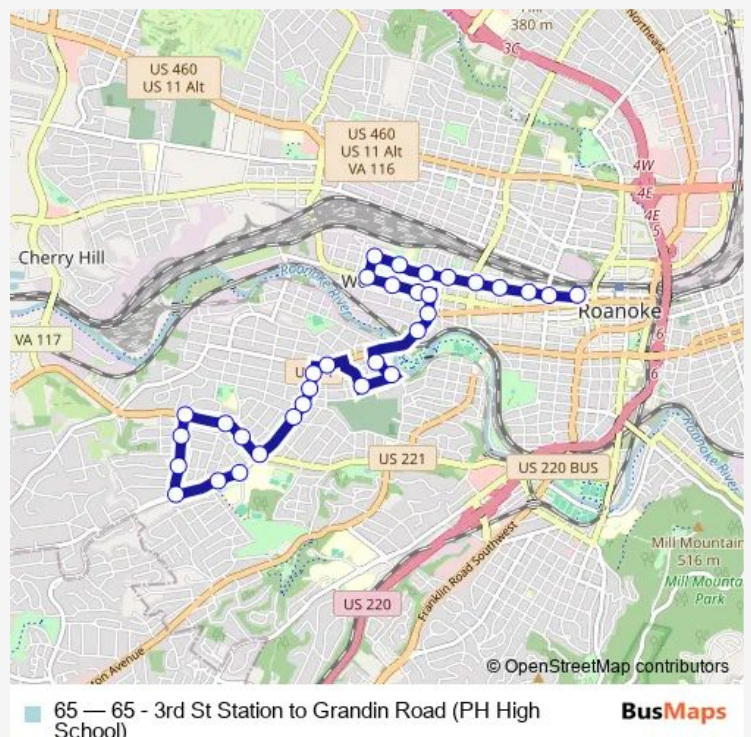

Bus 65 65 - 3rd St Station to Grandin Road (PH High School)

[Go to website](#)

**Direction**

3rd St Station Slip A — Grandin NB at Avenel (Patrick Henry High School)

32 stops

[Open route schedule](#)

3rd St Station Slip A

18th SB at Patterson

Patterson EB at 16th

Patterson EB at 14th

Patterson EB at 13th

13th SB at Campbell

13th SB at Cleveland

Wasena SB at Hampton

Wasena SB at Maiden

Maiden WB at Denniston

Memorial WB at Winborne

Grandin SB at Memorial (Natural Foods Co-op)

Grandin SB at Maiden

Route schedule

3rd St Station Slip A — Grandin NB at Avenel (Patrick Henry High School)

Monday	06:15-20:15
Tuesday	06:15-20:15
Wednesday	06:15-20:15
Thursday	06:15-20:15
Friday	06:15-20:15
Saturday	07:15-19:15
Sunday	—

Route info

Direction: 3rd St Station Slip A

Stops: 32

Trip Duration: 0 hour 30 min

65 — 65 - 3rd St Station to Grandin Road (PH High School)

Grandin SB at Windsor

Grandin SB at Sherwood

Grandin SB at Brandon