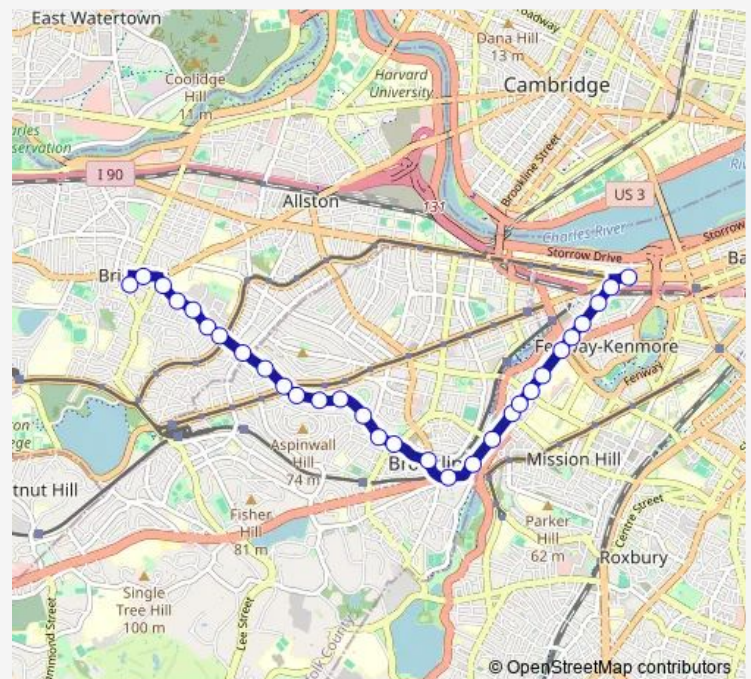

Washington St @ Beacon St

Washington St @ Bartlett St

Washington St @ Corey Rd

Route schedule

Kenmore — Chestnut Hill Ave @ Veronica Smith Ctr

Monday 06:10-20:35

Tuesday 06:10-20:35

Wednesday 06:10-20:35

Thursday 06:10-20:35

Friday 06:10-20:35

Saturday 07:15-18:15

Sunday —

Route info

Direction: Kenmore

Stops: 29

Trip Duration: 0 hour 31 min

65 — Brighton Center - Kenmore Station

Washington St @ Commonwealth Ave

Washington St opp Euston Rd

Washington St @ Pamela Donovan Rd

Washington St opp Snow St

Washington St opp Shepard St

7 Winship St

Winship St @ Union St

Chestnut Hill Ave @ Veronica Smith Ctr

Direction

Chestnut Hill Ave @ Veronica Smith Ctr — Kenmore

30 stops

[Open route schedule](#)

Chestnut Hill Ave @ Veronica Smith Ctr

Washington St opp Waldo Terr

Washington St @ Shepard St