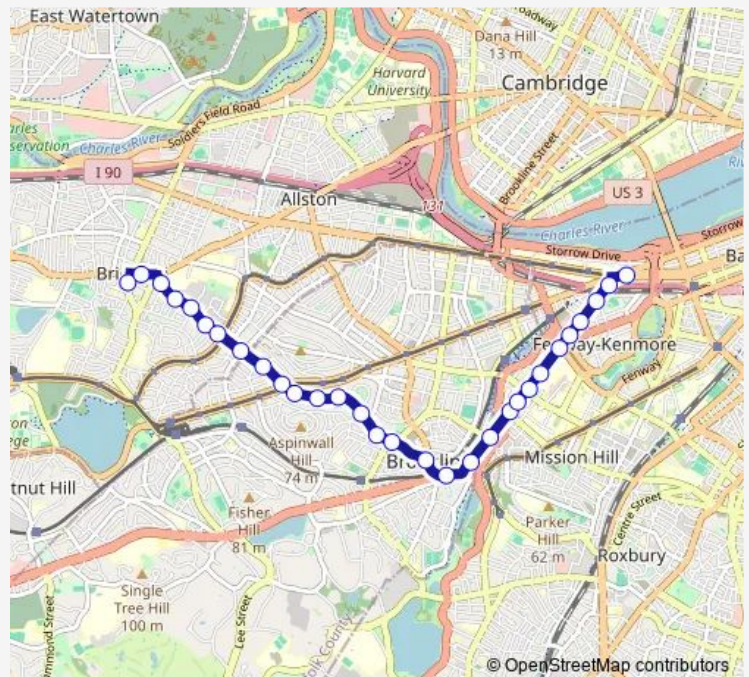

Thursday 05:58-20:05

Friday 05:58-20:05

Saturday 06:45-17:45

Sunday —

Route info

Direction: Chestnut Hill Ave @ Veronica Smith Ctr

Stops: 30

Trip Duration: 0 hour 26 min

65 — Brighton Center - Kenmore Station

Brookline Ave @ Deaconess Rd

Brookline Ave @ Longwood Ave

Brookline Ave opp Short St

Brookline Ave @ The Fenway

Brookline Ave @ Boylston St

132 Brookline Ave opp Fullerton St

Brookline Ave @ Jersey St

Brookline Ave @ Newbury St

Kenmore

Direction

Kenmore — Chestnut Hill Ave @ Veronica Smith Ctr

29 stops

[Open route schedule](#)

Kenmore

Sunday —

Route info

Direction: Kenmore

Stops: 29

Trip Duration: 0 hour 21 min

Washington St opp Shepard St

7 Winship St

Winship St @ Union St