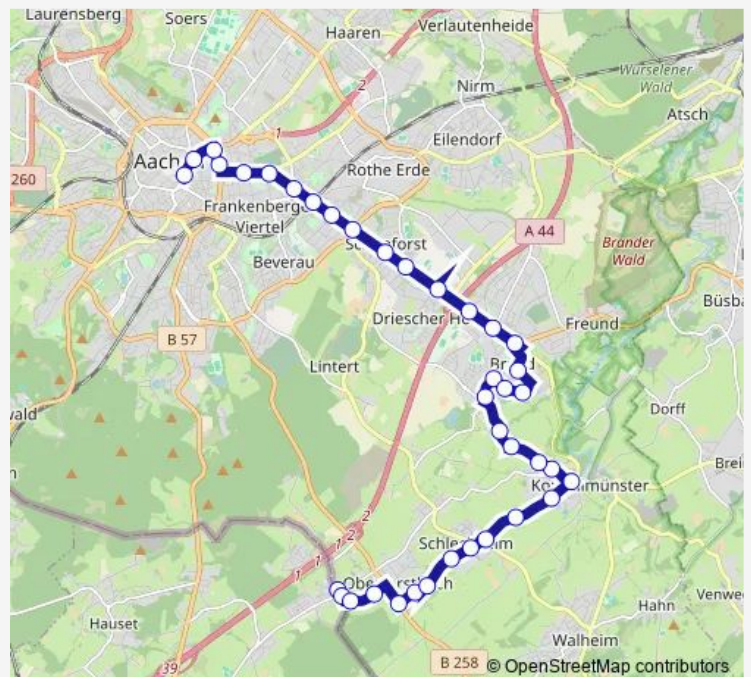

Route schedule

Aachen, Lichtenbusch — Aachen, Eisenbrunnen

Monday	05:22-19:02
Tuesday	05:22-19:02
Wednesday	05:22-19:02
Thursday	05:22-19:02
Friday	05:22-19:02
Saturday	09:58-15:01
Sunday	—

Route info

Direction: Aachen, Lichtenbusch

Stops: 38

Trip Duration: 0 hour 49 min

65 — Eisenbrunnen - Aachen Bushof - Brand - Niederforstbach - Kornelimünster - Pascalstraße - ...

Aachen, Brand Vennblick

Aachen, Brand Rollefer Berg

Aachen, Brand

Aachen, Brand Ringstraße

37 stops

[Open route schedule](#)

Aachen, Elisenbrunnen

Aachen, Bushof

Aachen, Hansemannplatz

Aachen, Kaiserplatz

Aachen, Scheibenstraße

Aachen, Josefskirche (Justizzentrum)

Wednesday 07:25-18:57

Thursday 07:25-18:57

Friday 07:25-18:57

Saturday 10:51-14:48

Sunday —

Route info

Direction: Aachen, Elisenbrunnen

Stops: 37