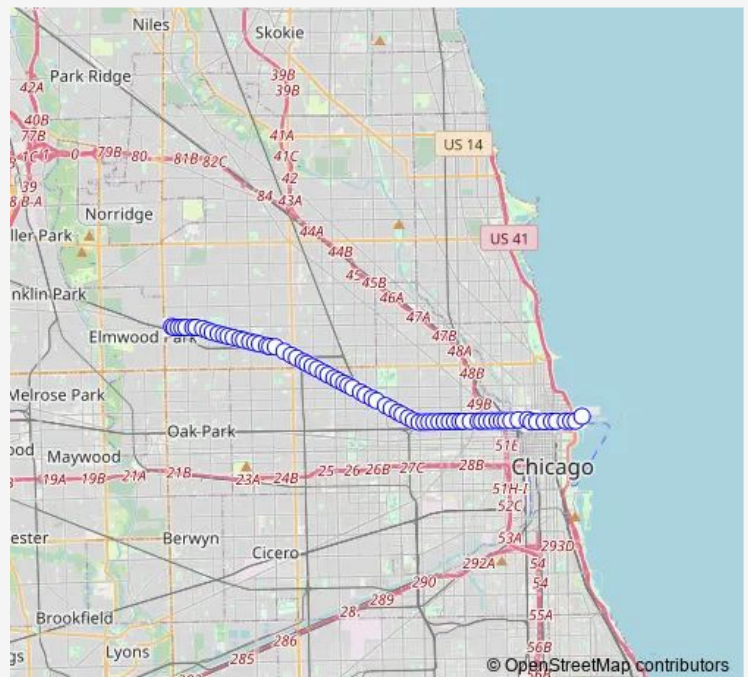

Grand & Peshtigo

Grand & Mcclurg

Grand & Fairbanks/Columbus

Grand & St. Clair

Grand & Rush

Grand & State (Red Line)

Grand & Dearborn

Grand & Clark

Grand & Racine

Grand & Ogden

Grand & Noble

Route schedule

Navy Pier Terminal — Chicago & Troy

Monday 08:10

Tuesday 08:10

Wednesday 08:10

Thursday 08:10

Friday 08:10

Saturday —

Sunday —

Route info

Direction: Navy Pier Terminal

Stops: 39

Trip Duration: 0 hour 32 min

Grand & Leavitt

Grand & Oakley

Grand & Western

Grand & Campbell

Grand & Rockwell

Grand & Washtenaw

Grand & California

Grand & Chicago