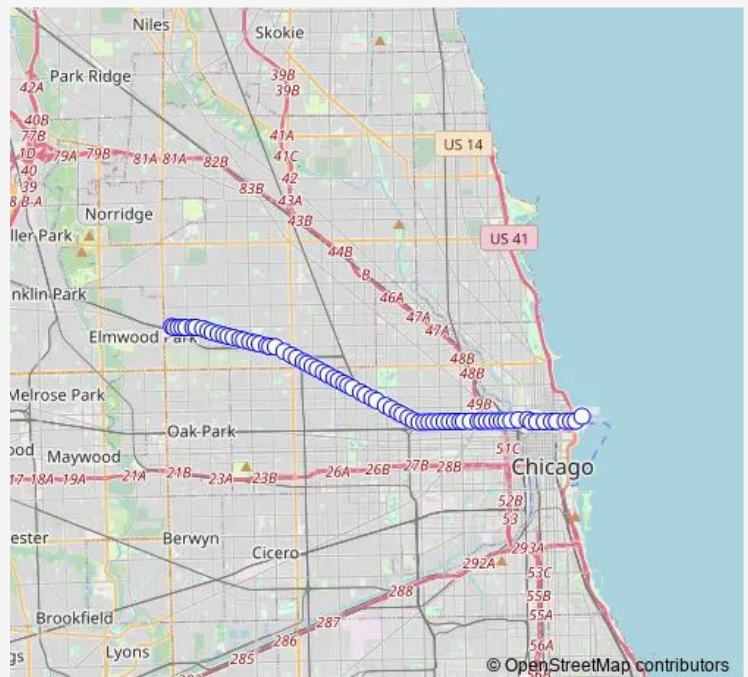

Grand & Peshtigo

Grand & Mcclurg

Grand & Fairbanks/Columbus

Grand & St. Clair

Grand & Rush

Grand & State (Red Line)

Grand & Dearborn

Grand & Clark

Grand & Racine

Grand & Ogden

Grand & Noble

Route schedule

Navy Pier Terminal — Chicago & Troy

Monday 08:10

Tuesday 08:10

Wednesday 08:10

Thursday 08:10

Friday 08:10

Saturday —

Sunday —

Route info

Direction: Navy Pier Terminal

Stops: 39

Trip Duration: 0 hour 32 min

Grand & Leavitt

Grand & Oakley

Grand & Western

Grand & Campbell

Grand & Rockwell

Grand & Washtenaw

Grand & California

Grand & Chicago