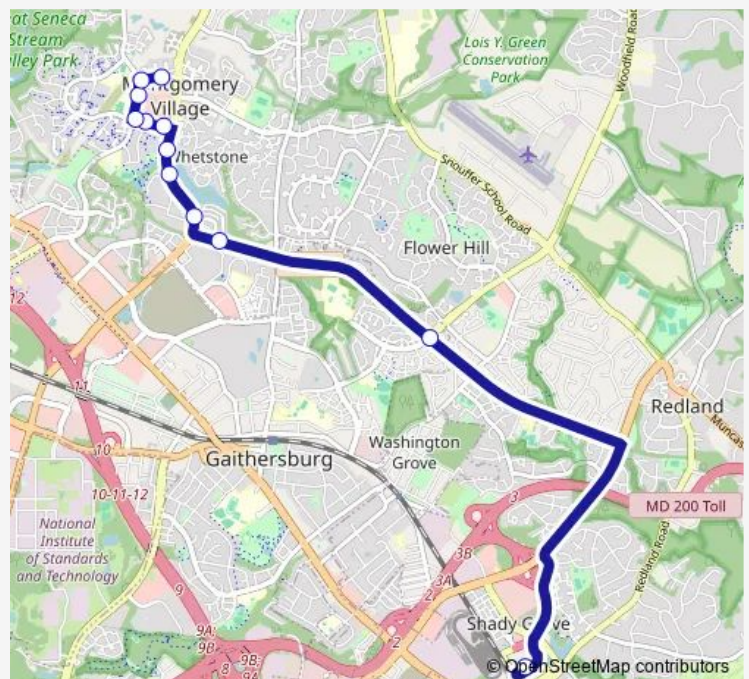

Montgomery Village AVE & Center Stage

Montgomery Village AVE & Walkers Choice Rd

Montgomery Village AVE & Walkers Choice Rd

Midcounty HWY & Pier Point PI

Midcounty HWY & Saybrook Oaks Blvd

Shady Grove Station & BAY B - East

Route schedule

Stedwick RD & Montgomery Village Ave — Shady Grove Station & BAY B - East

Monday	05:55-08:55
Tuesday	05:55-08:55
Wednesday	05:55-08:55
Thursday	05:55-08:55
Friday	05:55-08:55
Saturday	—
Sunday	—

Route info

Direction: Stedwick RD & Montgomery Village Ave

Stops: 14

Trip Duration: 0 hour 22 min

65 — 65-Shady Grove-Mont.Village-Express

Direction

Shady Grove Station & BAY B - East — Club House RD & Montgomery Village Ave

12 stops

[Open route schedule](#)

Shady Grove Station & BAY B - East

Midcounty HWY & Woodfield Rd

Midcounty HWY & Pier Point Pl

Montgomery Village AVE & Lakeshore Dr

Montgomery Village AVE & Walkers Choice Rd