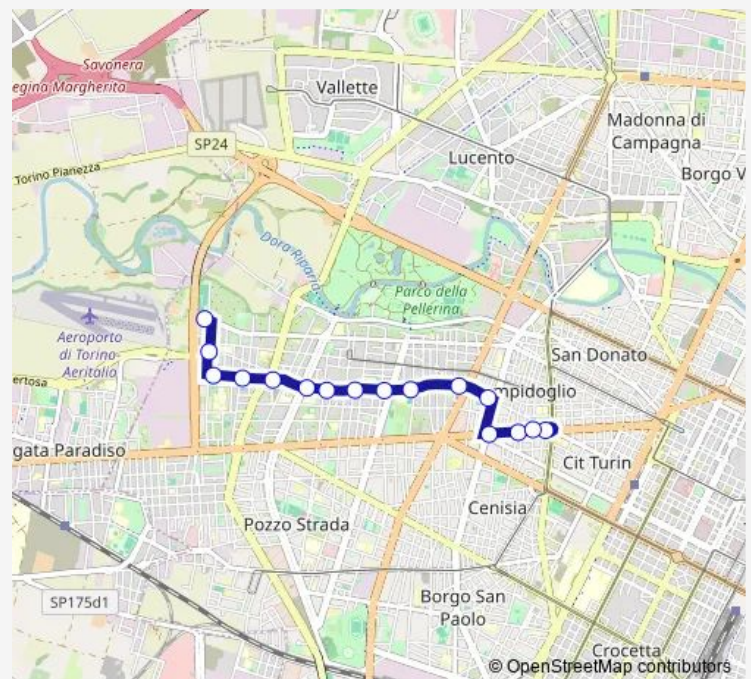

Fermata 1999 - Lecce

Fermata 2001 - Svizzera

Fermata 955 - Racconigi

Fermata 20 - Alpignano

Fermata 17 - Bernini Ovest

Fermata 18 - Cordero DI Pamparato

Route schedule

Fermata 2512 - Servais Cap — Fermata 18 - Cordero DI Pamparato

Monday 06:00-23:50

Tuesday 06:00-23:50

Wednesday 06:00-23:50

Thursday 06:00-23:50

Friday 06:00-23:50

Saturday 05:50-23:45

Sunday 05:50-23:45

Route info

Direction: Fermata 2512 - Servais Cap

Stops: 16

Trip Duration: 0 hour 19 min

65 — via Servais - piazza Bernini

Direction

Fermata 18 - Cordero DI Pamparato — Fermata 2512 - Servais Cap

15 stops

[Open route schedule](#)

Route info

Direction: Fermata 18 - Cordero DI Pamparato

Stops: 15

Trip Duration: 0 hour 15 min

65 Bus time schedules and route maps are available in an offline PDF at busmaps.com. Use the busmaps.com website to see live bus times, train schedule or subway schedule, and step-by-step directions for all public transit in Turin