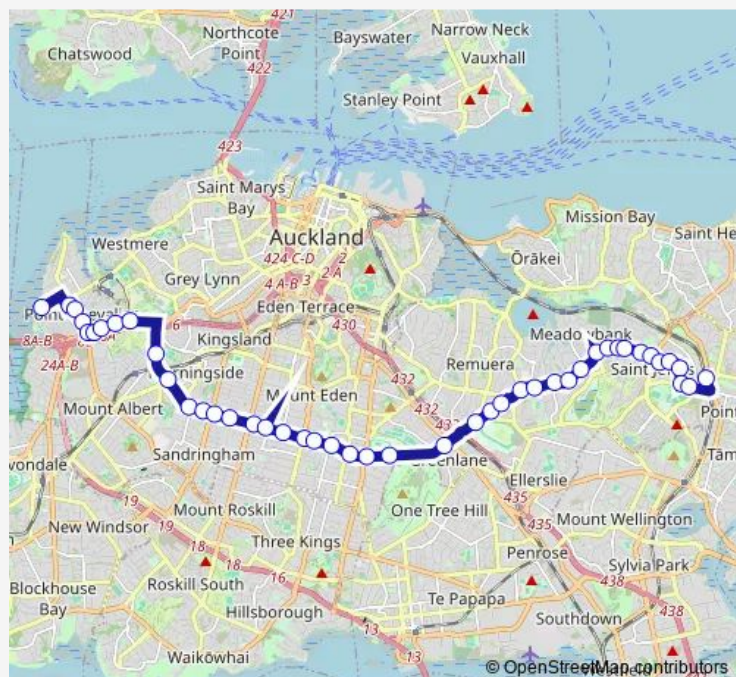

Green Lane West/St Andrews Road

### Route schedule

Selwyn Village — Stop A Glen Innes Station

Monday 05:50-23:50

Tuesday 05:50-23:50

Wednesday 05:50-23:50

Thursday 05:50-23:50

Friday 05:50-23:50

Saturday 06:04-23:45

### Route info

Direction: Selwyn Village

Stops: 45

Trip Duration: 1 hour 10 min

65

BusMaps

The Drive

Stop D Manukau Rd/Green Ln W

## Route info

Direction: Stop C Glen Innes Station

Stops: 54

Trip Duration: 0 hour 56 min

Stop B Manukau Rd/Green Ln W

The Drive

Balmoral Road/St Andrews Road

Kakariki Avenue