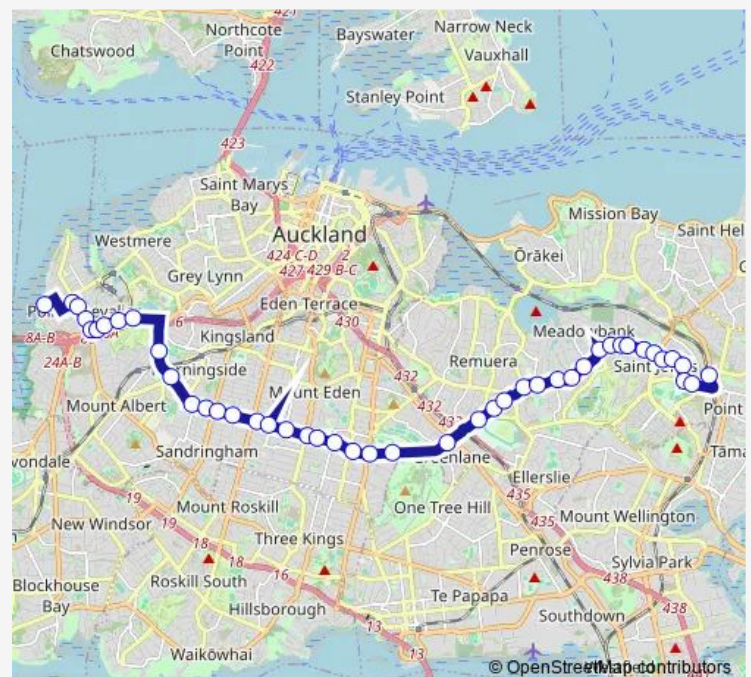

Green Lane West/St Andrews Road

### Route schedule

Selwyn Village — Stop A Glen Innes Station

Monday 05:50-23:50

Tuesday 05:50-23:50

Wednesday 05:50-23:50

Thursday 05:50-23:50

Friday 05:50-23:50

Saturday 06:04-23:45

### Route info

Direction: Selwyn Village

Stops: 45

Trip Duration: 0 hour 52 min

65

BusMaps

The Drive

Stop D Manukau Rd/Green Ln W