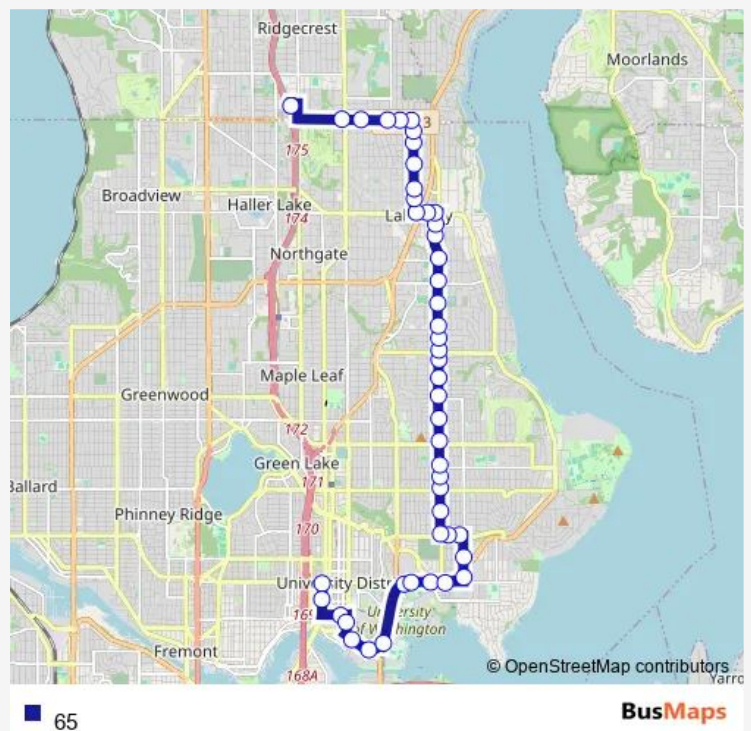

### Direction

Roosevelt Way NE & NE 45th St — Shoreline South/148th Station - Bay 2

47 stops

[Open route schedule](#)

Roosevelt Way NE & NE 45th St

Roosevelt Way NE & NE 42nd St

NE Campus Pkwy & University Way NE - Bay 2

### Route schedule

Roosevelt Way NE & NE 45th St — Shoreline South/148th Station - Bay 2

Monday 04:58-02:16<sup>+1</sup>

Tuesday 04:58-02:16<sup>+1</sup>

Wednesday 14:36

Thursday 04:58-02:16<sup>+1</sup>

Friday 04:58-02:16<sup>+1</sup>

### Route info

Direction: Roosevelt Way NE & NE 45th St

Stops: 47

Trip Duration: 0 hour 38 min

35th Ave NE & NE 80th St

35th Ave NE & NE 85th St

35th Ave NE & NE 89th St

35th Ave NE & NE 93rd St

## Route info

Direction: Shoreline South/148th Station - Bay 2

Stops: 36

Trip Duration: 0 hour 28 min

35th Ave NE & NE 85th St

35th Ave NE & NE 81st St

35th Ave NE & NE 75th St

35th Ave NE & NE 70th St