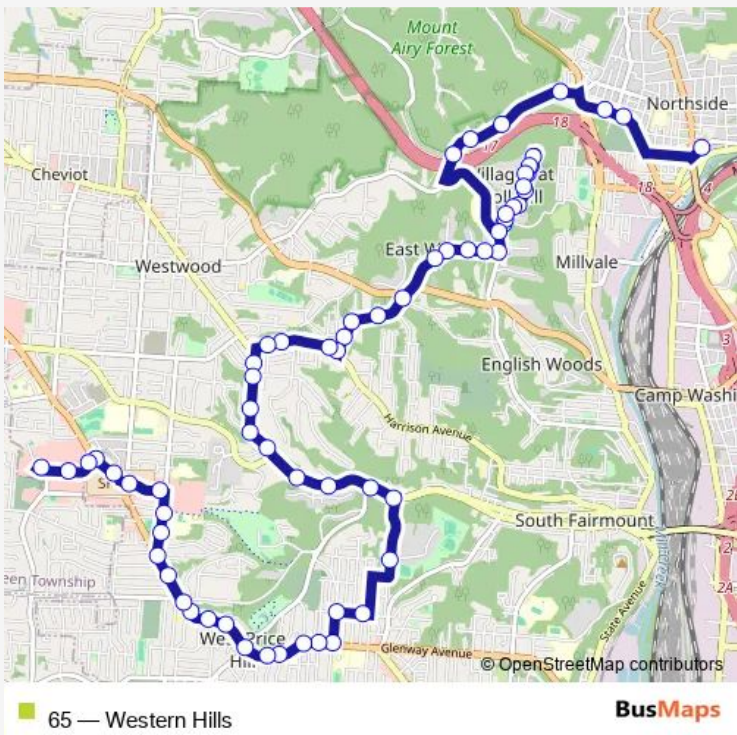

Bus 65 Western Hills

[Go to website](#)

Direction
 Glenway Crossing Transit Center A — Northside Transit Center - Shelter I on Spring Grove
 68 stops
[Open route schedule](#)

- Glenway Crossing Transit Center A
- Glenway Crossing WAY & Glenway Ave
- Glenway AVE & Nova Ave
- Glenhills WAY & Boudinot Ave
- Glenhills WAY & Ferguson Rd
- Western Hills High School
- Glenway AVE & North Overlook Ave
- Glenway AVE & Ralph Ave
- Glenway AVE & Cleves Warsaw Pike
- Glenway AVE & Overlook Ave
- Glenway AVE & Carmania Ave
- Glenway AVE & Omena Pl
- Glenway AVE & Rapid RUN Rd
- Glenway AVE & Amanda Pl
- Glenway AVE & Mckeone Ave
- Glenway AVE & Sunset Ave
- Glenway AVE & Rosemont Ave
- Gilsey AVE & W. Liberty St
- W. Liberty ST & Beech Ave
- Wyoming AVE & Westmont Dr
- Queen City AVE & Wyoming Ave

Route schedule
 Glenway Crossing Transit Center A — Northside Transit Center - Shelter I on Spring Grove

Monday	06:36-18:09
Tuesday	06:36-18:09
Wednesday	06:36-18:09
Thursday	06:36-18:09
Friday	06:36-18:09
Saturday	—
Sunday	—

Route info
 Direction: Glenway Crossing Transit Center A
 Stops: 68
 Trip Duration: 0 hour 44 min

Queen City AVE & Sunset Ave

Queen City AVE 2417

Queen City AVE 2517

Queen City AVE & Lafeuille Ave

Lafeuille AVE & Queen City Ave

Lafeuille AVE & Westbrook Dr

Lafeuille AVE & Almester Dr

Lafeuille AVE & Fleetwood Ave

Lafeuille AVE & Eugenie Ln

Lafeuille AVE & Harrison Ave

Harrison AVE & Ravogli Ave

Harrison AVE 2621

Harrison AVE & Debreck Ave