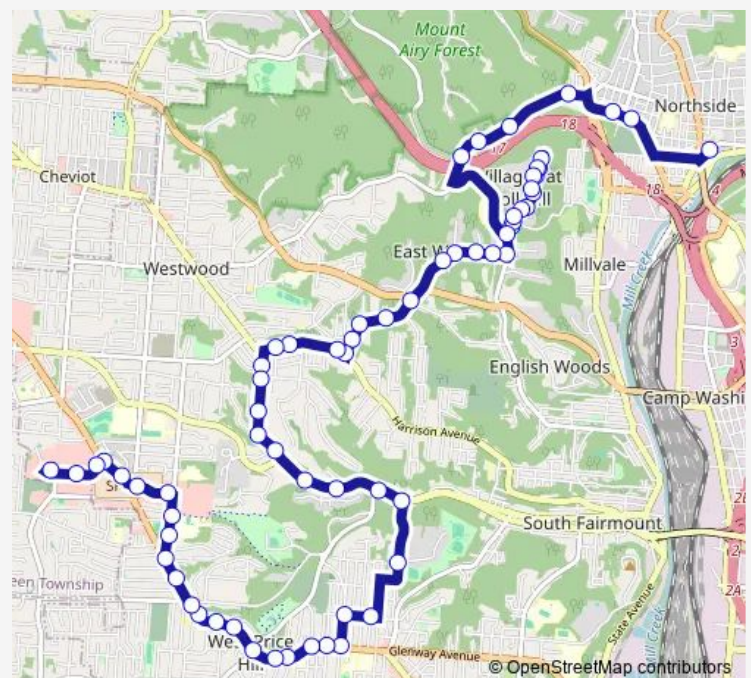

### Route info

Direction: Northside Transit Center - Shelter I on Spring  
Grove

Stops: 66

Trip Duration: 0 hour 51 min

65 — Western Hills

Mchenry AVE & Iroll Ave

Mchenry AVE & Henrianna Ct

Mchenry AVE & Brokaw Ave

## Route info

Direction: Glenway Crossing Transit Center C

Stops: 68

Trip Duration: 0 hour 44 min

Queen City AVE & Lafeuille Ave

Lafeuille AVE & Queen City Ave

Lafeuille AVE & Westbrook Dr

Lafeuille AVE & Almester Dr