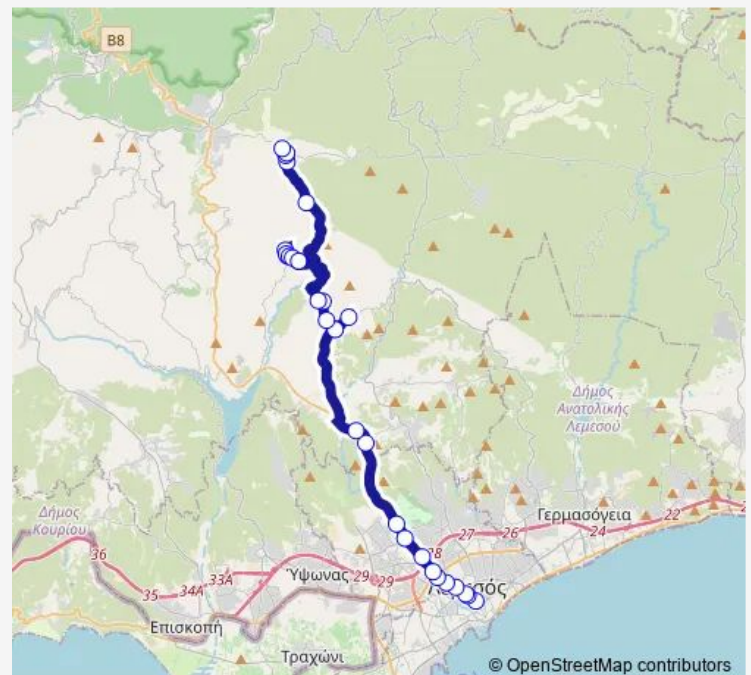

Monday —

Tuesday —

Wednesday 08:00-18:00

Thursday —

Friday 08:00-18:00

Saturday —

Sunday —

Route info

Direction: Emel Bus Station Leontiou A'

Stops: 30

Trip Duration: 1 hour 0 min

Grigori Afxentiou- 5th Limnatis 2

Archiep. Makariou C´ - 3rd Limnatis 2

Archiep. Makariou C´ - 2nd Limnatis 2

Archiep. Makariou C´ - 1st Limnatis 2

Kapileio 1

4th Agios Mamas 1

Fountain - 3rd Agios Mamas 1

Agios Mamas Community Board 1

1st Agios Mamas 2

Direction

1st Agios Mamas 2 — Emel Bus Station Leontiou A´

32 stops

—

Sunday

—

Route info

Direction: 1st Agios Mamas 2

Stops: 32

Trip Duration: 1 hour 0 min

Nikou & Despoinas Pattichi - Epidamnou