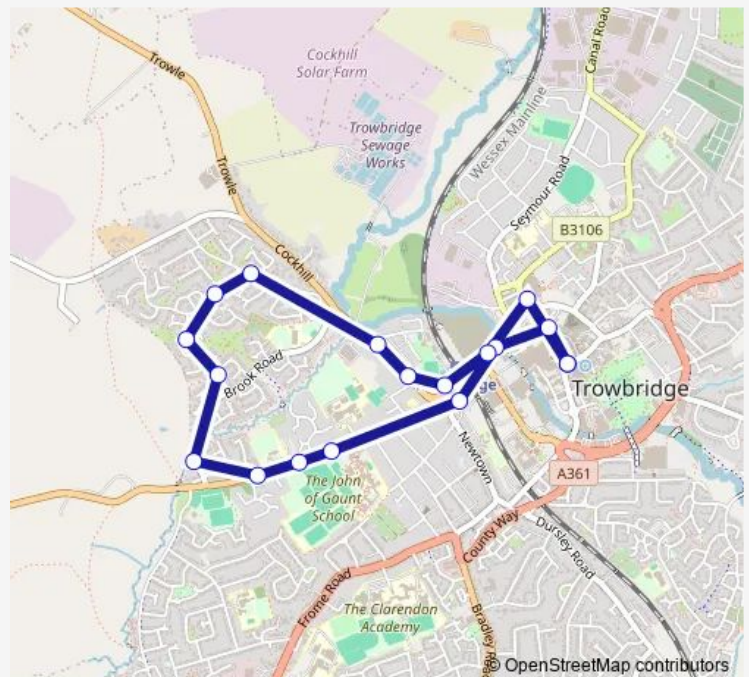

Route schedule

Town Hall — Town Hall

Monday 09:55-14:25

Tuesday 09:55-14:25

Wednesday 09:55-14:25

Thursday 09:55-14:25

Friday 09:55-14:25

Saturday —

Sunday —

Route info

Direction: Town Hall

Stops: 18

Trip Duration: 0 hour 20 min

■ 65 — Trowbridge Town Service

Direction

Primary School — Town Hall

14 stops

[Open route schedule](#)

Primary School

Shops

Kingswood Chase

Farleigh Avenue

Queens Club Gardens

Chalfont Close