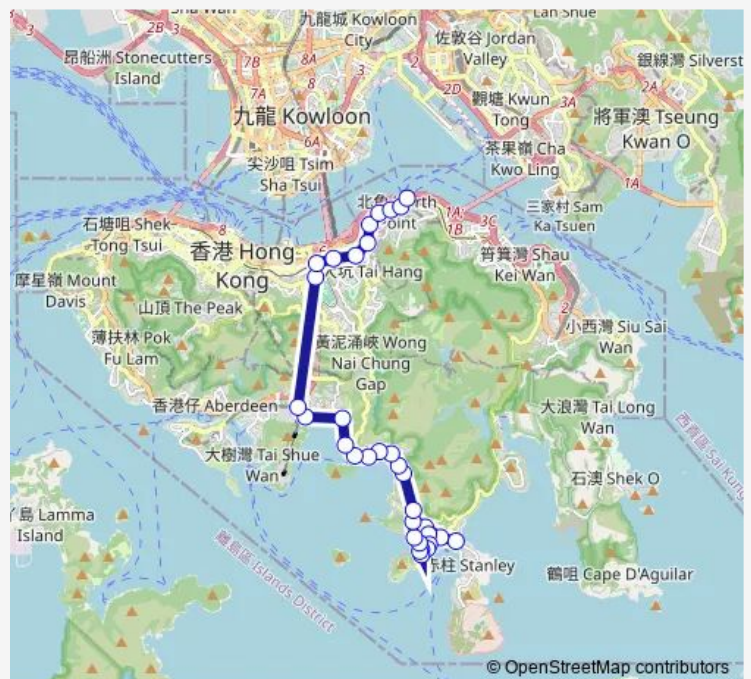

[Ctb] Irving Street

[Ctb] Causeway BAY - Hysan Place, Hennessy Road[[Kmb+Ctb] Hysan Place/
Causeway BAY - Hysan Place, Hennessy Road

[Ctb] Canal Road East, Hennessy Road[[Kmb+Ctb] Canal Road East/
Canal Road East, Hennessy Road

[Ctb] Canal Road BUS Only Road[[Kmb+Ctb] Canal Road East/
Canal Road BUS Only Road[[Kmb] Canal Road East

Route schedule

[Ctb] North Point Ferry Pier — [Ctb] Stanley Village

Monday	—
Tuesday	—
Wednesday	—
Thursday	—
Friday	—
Saturday	—
Sunday	07:00

Route info

Direction: [Ctb] North Point Ferry Pier

Stops: 35

Trip Duration: 0 hour 57 min

■ 65 — North Point Ferry - Stanley Market

[Ctb] Happy Valley Racecourse, Morrison Hill Road
[[Kmb+Ctb] Happy Valley Race Course/
Happy Valley Racecourse, Morrison Hill Road

07:50-19:30

Route info

Direction: [Ctb] Stanley Village

Stops: 33

Trip Duration: 0 hour 57 min

[Ctb] LAP TAK Lane, Morrison Hill Road[[Kmb+Ctb] LAP TAK Lane/
Lap TAK Lane, Morrison Hill Road

[Ctb] Marsh Road, Hennessy Road