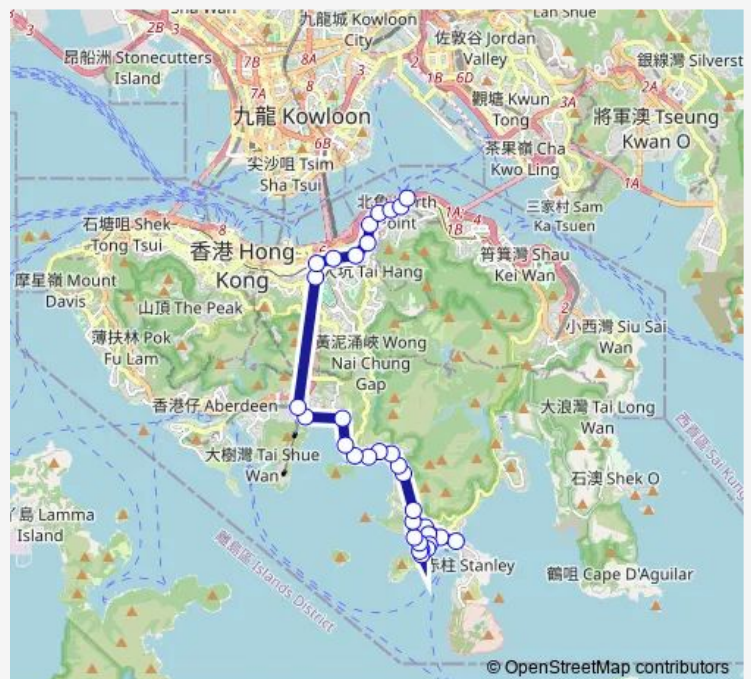

[Ctb] Irving Street

[Ctb] Hysan Place, Hennessy Road[[Kmb+Ctb] Hysan Place/
Hysan Place, Hennessy Road

[Ctb] Canal Road East, Hennessy Road[[Kmb+Ctb] Canal Road East/
Canal Road East, Hennessy Road

[Ctb] Canal Road BUS Only Road[[Kmb+Ctb] Canal Road East/
Canal Road BUS Only Road[[Kmb] Canal Road East

Route schedule

[Ctb] North Point Ferry Pier — [Ctb] Stanley Village

Monday	—
Tuesday	—
Wednesday	—
Thursday	—
Friday	—
Saturday	—
Sunday	07:00

Route info

Direction: [Ctb] North Point Ferry Pier

Stops: 35

Trip Duration: 0 hour 58 min

65 — North Point Ferry - Stanley Market

[Ctb] Happy Valley Racecourse, Morrison Hill Road
[Kmb+Ctb] Happy Valley Race Course/
Happy Valley Racecourse, Morrison Hill Road

[Ctb] Wong Chuk Hang SAN Wai, Wong Chuk Hang Road

Route info

Direction: [Ctb] Stanley Village

Stops: 33

Trip Duration: 0 hour 58 min

[Ctb] LAP TAK Lane, Morrison Hill Road[[Kmb+Ctb] LAP TAK Lane/
Lap TAK Lane, Morrison Hill Road

[Ctb] Marsh Road, Hennessy Road