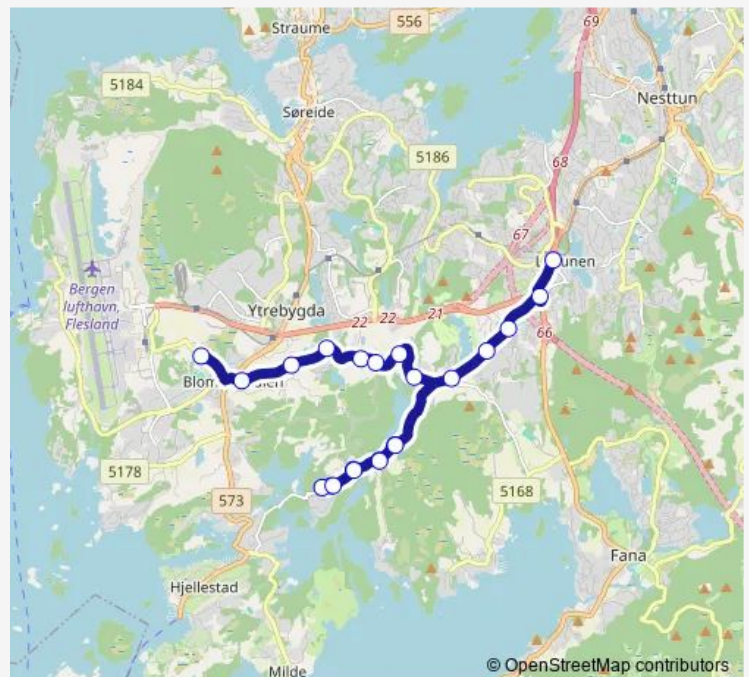

Ytrebygda skole

Ytre Birkeland

Blomsterdalen

Route schedule

Lagunen terminal — Birkelandsskiftet terminal

Monday 10:34-17:39

Tuesday 10:34-17:39

Wednesday 10:34-18:14

Thursday 10:34-17:39

Friday 10:34-17:39

Saturday 12:14-18:14

Sunday —

Route info

Direction: Lagunen terminal

Stops: 22

Trip Duration: 0 hour 25 min

■ 65 — Grimseid - Lagunen terminal

Direction

Lagunen terminal — Fana stadion

3 stops

[Open route schedule](#)

Lagunen terminal

Rådal

Fana stadion